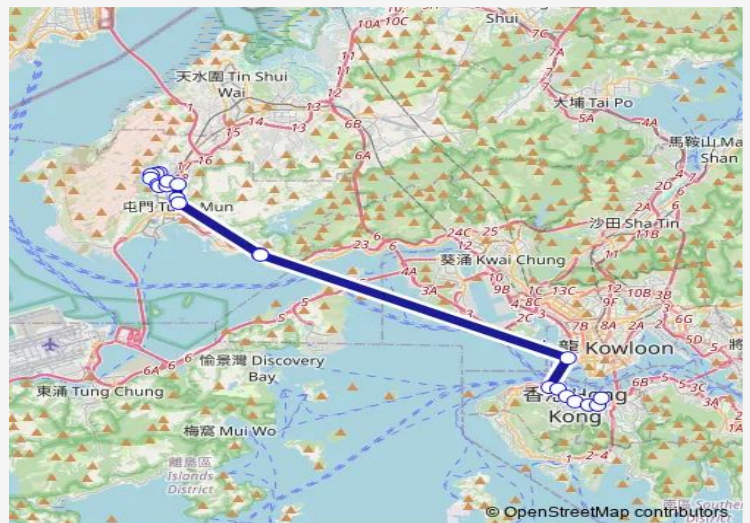

[Ctb] LI Yuen Street East, DES Voeux Road Central[[Kmb+Ctb] LI Yuen Street East/
LI Yuen Street East, DES Voeux Road Central[[Kmb] LI Yuen Street East

[Ctb] Wing KUT Street, DES Voeux Road Central[[Kmb+Ctb] Wing KUT Street/
Wing KUT Street, DES Voeux Road Central[[Kmb] Wing KUT Street

[Ctb] MAN WA Lane, DES Voeux Road Central[[Kmb+Ctb] MAN WA Lane/
Man WA Lane, DES Voeux Road Central[[Kmb] MAN WA Lane

[Ctb] Queen Street, Connaught Road West[[Kmb+Ctb] Queen Street/
Queen Street, Connaught Road West[[Kmb] Queen Street

[Ctb] Western Harbour Crossing BUS-BUS Interchange[[Kmb+Ctb] Western Harbour Tunnel

Route schedule

[Ctb] Exhibition Centre Station[[Kmb+Ctb] Exhibition Centre Station BUS Terminus/
Exhibition Centre Station[[Kmb] Exhibition Centre Station BUS Terminus[[Xb] Exhibition Centre Station Public Transport Interchange — [Kmb] KIN Sang BUS Terminus

Monday	06:10-24:00
Tuesday	06:10-24:00
Wednesday	06:10-24:00
Thursday	06:10-24:00
Friday	06:10-24:00
Saturday	06:10-00:40⁺¹
Sunday	06:10-24:00

Route info

Direction: [Ctb] Exhibition Centre Station[[Kmb+Ctb] Exhibition Centre Station BUS Terminus/
Exhibition Centre Station[[Kmb] Exhibition Centre Station BUS Terminus[[Xb] Exhibition Centre Station Public Transport Interchange

Stops: 23
Trip Duration: 1 hour 18 min