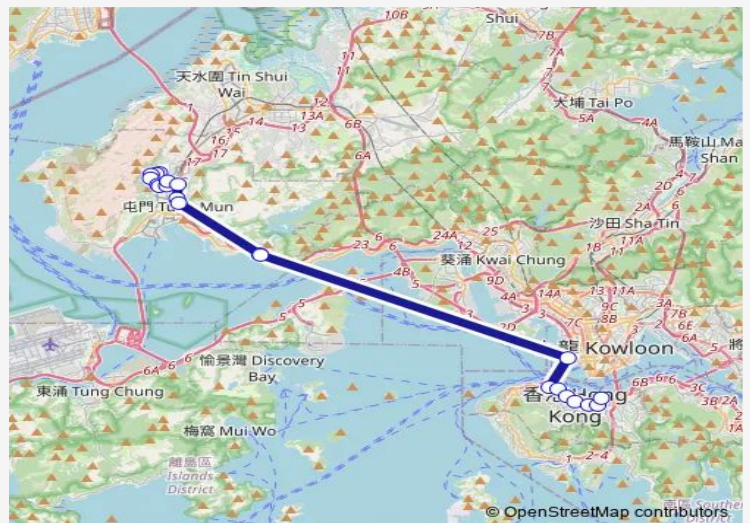

[Ctb] LI Yuen Street East, DES Voeux Road Central[[Kmb+Ctb] LI Yuen Street East/
LI Yuen Street East, DES Voeux Road Central[[Kmb] LI Yuen Street East

[Ctb] Wing KUT Street, DES Voeux Road Central[[Kmb+Ctb] Wing KUT Street/
Wing KUT Street, DES Voeux Road Central[[Kmb] Wing KUT Street

[Ctb] MAN WA Lane, DES Voeux Road Central[[Kmb+Ctb] MAN WA Lane/
Man WA Lane, DES Voeux Road Central[[Kmb] MAN WA Lane

[Ctb] Queen Street, Connaught Road West[[Kmb+Ctb] Queen Street/
Queen Street, Connaught Road West[[Kmb] Queen Street

[Ctb] Western Harbour Crossing BUS-BUS Interchange[[Kmb+Ctb] Western Harbour Tunnel

Route schedule

[Ctb] Exhibition Centre Station[[Kmb+Ctb] Exhibition Centre Station BUS Terminus/
Exhibition Centre Station[[Kmb] Exhibition Centre Station BUS Terminus[[Xb] Exhibition Centre Station Public Transport Interchange — [Kmb] KIN Sang BUS Terminus

Monday	06:10-24:00
Tuesday	06:10-24:00
Wednesday	06:10-24:00
Thursday	06:10-24:00
Friday	06:10-24:00
Saturday	06:10-00:40⁺¹
Sunday	06:10-24:00

Route info

Direction: [Ctb] Exhibition Centre Station[[Kmb+Ctb] Exhibition Centre Station BUS Terminus/
Exhibition Centre Station[[Kmb] Exhibition Centre Station BUS Terminus[[Xb] Exhibition Centre Station Public Transport Interchange

Stops: 23
Trip Duration: 1 hour 16 min