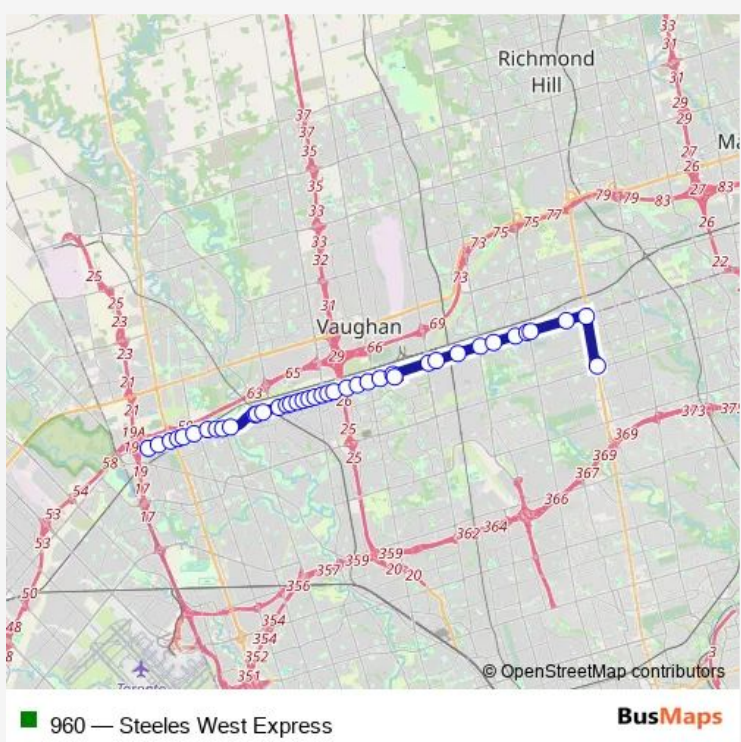

Bus 960 Steeles West Express

[Go to website](#)

Direction
 Steeles Ave West Loop at Martin Grove Rd — Finch Station
 36 stops
[Open route schedule](#)

- Steeles Ave West Loop at Martin Grove Rd
- Steeles Ave West at Martin Grove Rd
- Steeles Ave West at Gihon Spring Dr
- Steeles Ave West at Walkway to Cathy Jean Cres
- Steeles Ave West at Kipling Ave
- Steeles Ave West at Markbrook Lane
- Steeles Ave West at Islington Ave
- Steeles Ave West at Islington Ave East Side
- Steeles Ave West at Walkway to Plunkett Rd
- Steeles Ave West at Fenmar Dr East Side
- Steeles Ave West at Gaudaur Rd East Side
- Steeles Ave West at Turbine Dr
- Steeles Ave West at Scholes Rd/Barmac Dr
- Steeles Ave West at Klondike Dr
- Steeles Ave West at Irondale Dr
- Steeles Ave West at Weston Rd
- Steeles Ave West at Signet Dr
- Steeles Ave West at Rossdean Dr
- 4545 Steeles Ave West
- Steeles Ave West at Norfinch Dr
- Steeles Ave West at Peter Kaiser Gate

Route schedule
 Steeles Ave West Loop at Martin Grove Rd — Finch Station

Monday	19:10-22:00
Tuesday	19:10-22:00
Wednesday	19:10-22:00
Thursday	19:10-22:00
Friday	19:10-22:00
Saturday	—
Sunday	08:00-19:00

Route info
 Direction: Steeles Ave West Loop at Martin Grove Rd
 Stops: 36
 Trip Duration: 0 hour 47 min

Steeles Ave West at Jane St

Steeles Ave West at Murray Ross Pkwy East Side

Steeles Ave West at Northwest Gate East Side

Direction: Finch Station

Stops: 41

Trip Duration: 1 hour 11 min

Steeles Ave West at Gaudaur Rd

Steeles Ave West at Pine Valley Dr

Steeles Ave West at Walkway to Friuli Crt

Steeles Ave West at Islington Ave

Steeles Ave West at Islington Ave Loop