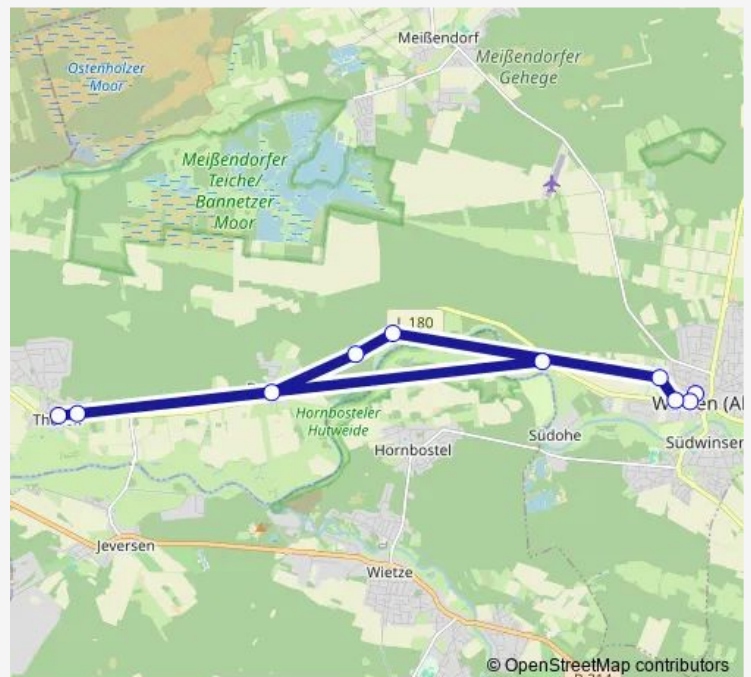

Bannetze L180/Bostelberg

Bannetze Schleuse

Bannetze

Thören Ort

Thören Am Graben Nr.28

Winsen(Aller) Westohe

### Route schedule

Winsen(Aller) Küsterdamm — Winsen(Aller) Westohe

Monday 07:07-17:45

Tuesday 07:07-17:45

Wednesday 07:07-17:45

Thursday 07:07-17:45

Friday 07:07-17:45

Saturday —

### Route info

Direction: Winsen(Aller) Küsterdamm

Stops: 10

Trip Duration: 0 hour 28 min

■ 960

BusMaps

Friday 06:30-16:44

Saturday —

Sunday —

**Route info**

Direction: Thören Ort

Stops: 9

Trip Duration: 0 hour 26 min