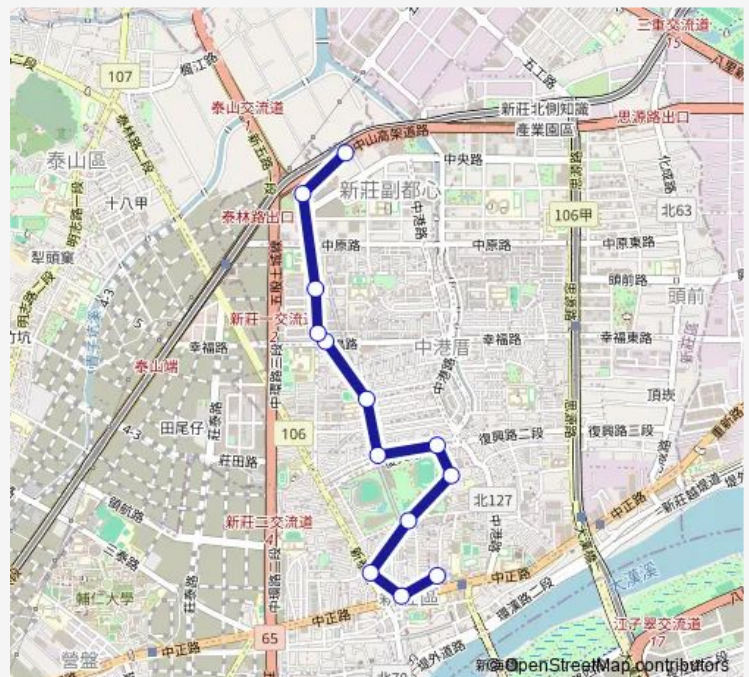

### Route schedule

捷運新莊站(地政事務所) — 捷運新莊副都心站

Monday 06:00-18:30

Tuesday 06:00-18:30

Wednesday 06:00-18:30

Thursday 06:00-18:30

Friday 06:00-18:30

Saturday —

### Route info

Direction: 捷運新莊站(地政事務所)

Stops: 13

Trip Duration: 15 hour 20 min

960 — 捷運新莊站-捷運新莊副都心站

960 Bus time schedules and route maps are available in an offline PDF at [busmaps.com](https://busmaps.com). Use the [busmaps.com](https://busmaps.com) website to see live bus times, train schedule or subway schedule, and step-by-step directions for all public transit in Banqiao