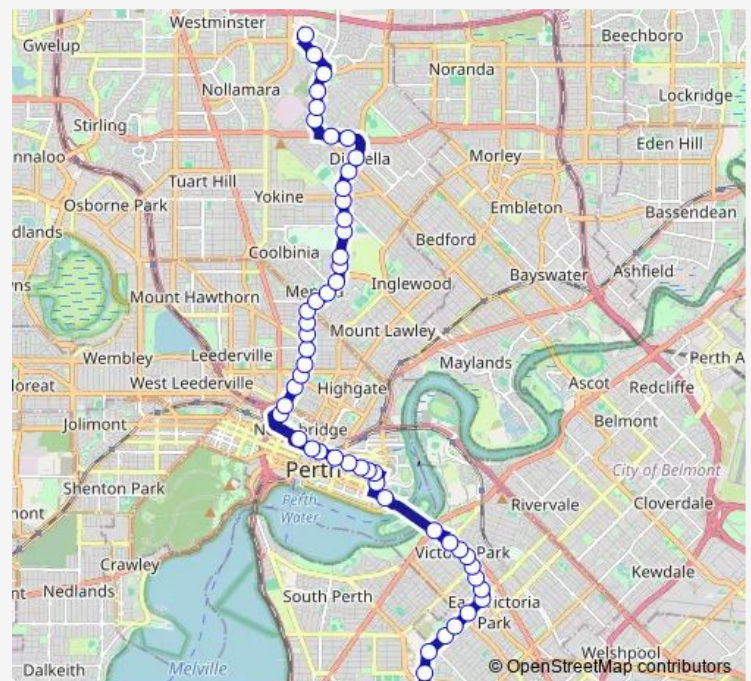

Wellington St Wellington Square Cat Id 71

Wellington St Old Girls School Cat Id 72

Plain St After Hay St

Adelaide Tce Westend Causeway

Route schedule

Alexander Dr Before Bradford St — Curtin University Bus Stn Stand 1

Monday 10:42-21:43

Tuesday 10:42-21:43

Wednesday 10:42-21:43

Thursday 10:42-21:43

Friday 10:42-21:43

Saturday 07:12-19:11

Sunday 08:42-20:42

Route info

Direction: Alexander Dr Before Bradford St

Stops: 37

Trip Duration: 0 hour 49 min

Causeway Bus Stn Stand 3

Albany Hwy After Teddington Rd

Albany Hwy After McMaster St

Albany Hwy Before Duncan St

Albany Hwy After Temple St

Albany Hwy After Gresham St

Kent St After Albany Hwy

Kent St Before Berwick St

Kent St Before Devenish St

Kent St Before Etwell St

Kent St After Jarrah Rd

Kent St After Turner Av

Kent St After Hayman Rd