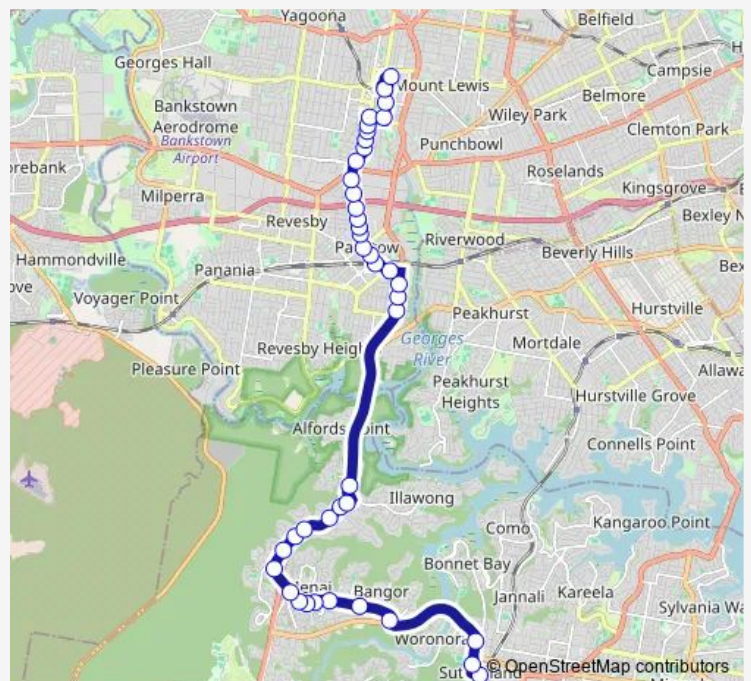

Bus 960 Bankstown to Sutherland

[Go to website](#)

Direction

Sutherland Station, Stand A — Bankstown Central, The Mall, Stand D

41 stops

[Open route schedule](#)

- Sutherland Station, Stand A
- Woronora Memorial Park, Linden St
- Linden St After Leonay St
- Akuna Av Opp Akuna Oval
- Menai Rd At Dandarbong Av
- Aquinas Catholic College, Menai Rd
- Menai Rd After Forestgrove Dr
- Parc Menai Footbridge S, Menai Rd
- Menai Rd Before Carter Rd
- Menai Ambulance Station, Menai Rd
- Old Illawarra Rd At Hall Dr
- Old Illawarra Rd At Bradman Rd
- Old Illawarra Rd At Rosewall Dr
- Old Illawarra Rd Before Monash Rd
- Old Illawarra Rd Opp Oriana Dr
- Old Illawarra Rd Opp Blaxland Dr
- Illawong Rural Fire Brigade, Old Illawarra Rd
- Alfords Point Rd At Eucalyptus St
- Davies Rd At Nella St
- Davies Rd After Windsor Rd
- Davies Rd Opp Tallawarra Av

Route schedule

Sutherland Station, Stand A — Bankstown Central, The Mall, Stand D

Monday	05:34-00:02 ⁺¹
Tuesday	05:34-00:02 ⁺¹
Wednesday	05:34-00:02 ⁺¹
Thursday	05:34-00:02 ⁺¹
Friday	05:34-00:02 ⁺¹
Saturday	06:42-23:54
Sunday	06:29-21:52

Route info

Direction: Sutherland Station, Stand A

Stops: 41

Trip Duration: 0 hour 46 min

960 — Bankstown to Sutherland

Ryan Rd After Lock Av

Howard Rd Opp Padstow Station

Padstow Library, Cahors Rd

Cahors Rd At Iberia St

Padstow War Memorial, Memorial Dr

Padstow Station, Howard Rd

Ryan Rd Opp Lock Av

Cutting Reserve, Davies Rd

Davies Rd Opp Windsor Rd

Davies Rd Before Alma Rd

Route schedule