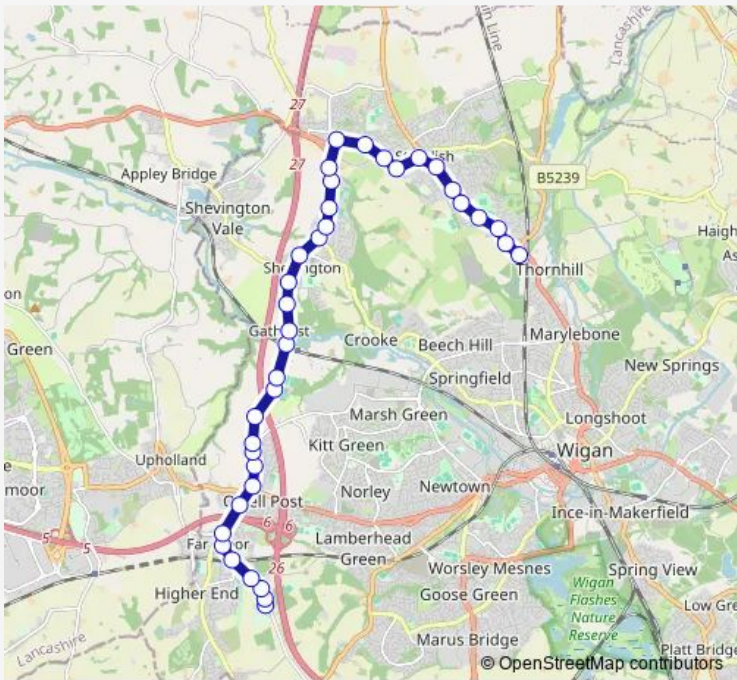

Bus 960 Winstanley College - Boar's Head

[Go to website](#)

Direction
 Winstanley College — Boar's Head
 37 stops
[Open route schedule](#)

- Winstanley College
- Winstanley College
- Brith
- Hall Lane
- Orrell Rail Station
- Church Drive
- Holgate School
- Abbey Drive
- Orrell Post
- Rydal Avenue
- Derwent Road
- Cambridge Road
- Deanwood Avenue
- St John Rigby College
- St John Rigby College
- Gathurst Rail Station
- Gathurst Hall Farm
- Prince's Park
- Douglas Drive
- Plough and Harrow
- Old Lane

Route schedule
 Winstanley College — Boar's Head

Monday	16:10
Tuesday	16:10
Wednesday	16:10
Thursday	16:10
Friday	16:10
Saturday	—
Sunday	—

Route info
 Direction: Winstanley College
 Stops: 37
 Trip Duration: 0 hour 35 min

Monday 07:53

Tuesday 07:53

Wednesday 07:53

Thursday 07:53

Friday 07:53

Saturday —

Sunday —

Route info

Direction: Boar's Head

Stops: 33

Trip Duration: 0 hour 52 min

Abbey Drive

Holgate School

Church Drive

Orrell Rail Station

Hall Lane