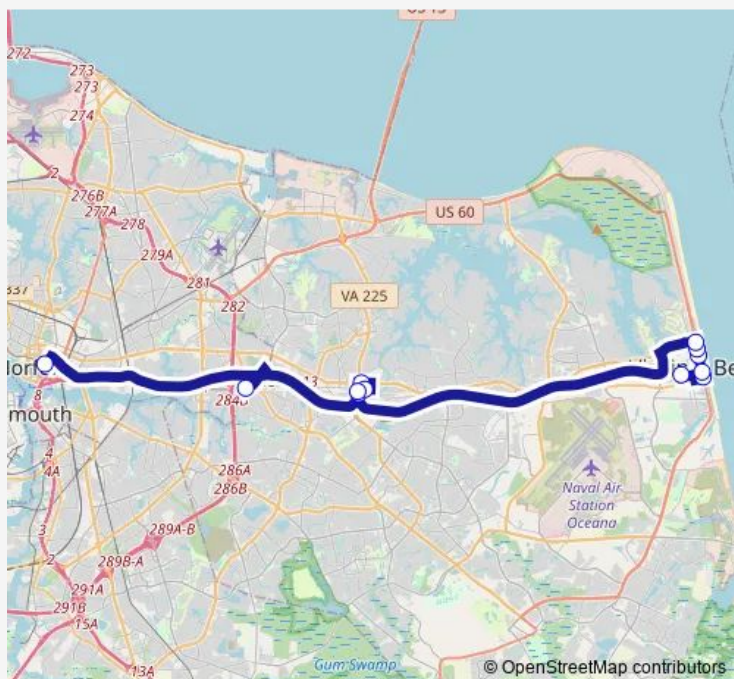

Pacific & 19th

Pacific & 25th1/2

Pacific & 28th

Pacific & 30th

Independence & Bonney

Virginia Beach & Central Park

Columbus & Central Park

Independence & Columbus

Friday 06:40-20:40

Saturday 07:40-20:40

Sunday 07:40-20:40

Route info

Direction: Parks & 19th

Stops: 12

Trip Duration: 0 hour 50 min

960 — 757x - Virginia Beach to Norfolk

Direction

Dntc — Parks & 19th

8 stops

[Open route schedule](#)

Dntc

Saint Pauls & Charlotte

Newtown RD Station

Independence & Bonney

Virginia Beach & Central Park

Columbus & Central Park

Independence & Columbus

Parks & 19th

Route schedule

Dntc — Parks & 19th

Monday	05:54-19:52
Tuesday	05:54-19:52
Wednesday	05:54-19:52
Thursday	05:54-19:52
Friday	05:54-19:52
Saturday	06:52-19:52
Sunday	06:52-19:52