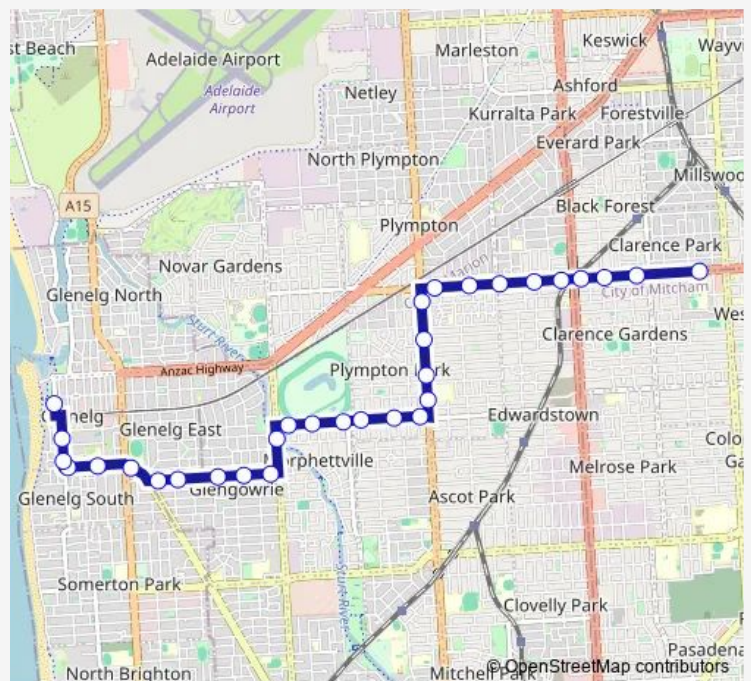

Stop 183 Cross Rd - South side

Stop 13 Marion Rd - East side

Stop 14 Marion Rd - East side

Stop 15 Marion Rd - East side

Stop 16 Marion Rd - East side

Stop 16 Bray St - South side

Stop 17 Bray St - South side

Stop 18 Bray St - South side

Stop 18A Bray St - South side

Stop 19 Bray St - South side

Stop 20 Bray St - South side

Stop 21 Morphett Rd - East side

Stop 23 Cliff St - South side

**Route schedule**

Stop School Cabra Dominican College — Zone B Glenelg Interchange - West side

Monday 15:25

Tuesday 15:25

Wednesday 15:25

Thursday 15:25

Friday 15:25

Saturday —

Sunday —

**Route info**

Direction: Stop School Cabra Dominican College

Stops: 31

Trip Duration: 0 hour 30 min

960 — Cabra Dominican College to Glenelg Interchange **BusMaps**

Stop 23A Cliff St - South side

Stop 23B Cliff St - South side