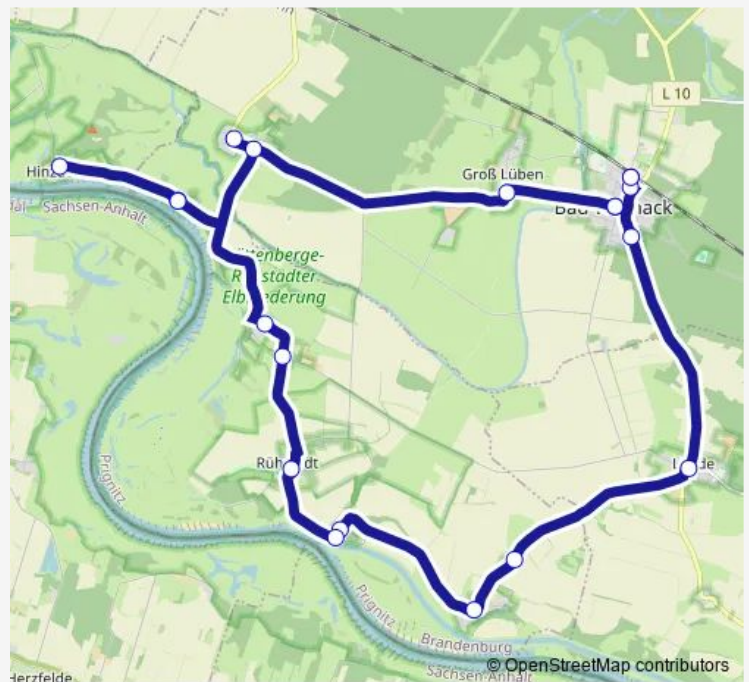

Friday 06:28-06:47

Saturday —

Sunday —

Route info

Direction: Abbendorf, Mitte

Stops: 14

Trip Duration: 0 hour 33 min

Direction

Bad Wilsnack, Bahnhof — Bad Wilsnack, Bahnhof

20 stops

[Open route schedule](#)

Bad Wilsnack, Bahnhof

Bad Wilsnack, Schule

Bad Wilsnack, Rathaus

Groß Lüben

Klein Lüben, Rastplatz

Friday 13:47-15:48

Saturday —

Sunday —

Route info

Direction: Klein Lüben, Dorf

Stops: 18

Trip Duration: 0 hour 48 min

Direction

Thursday 14:08-16:18

Friday 14:08-16:18

Saturday —

Sunday —

Route info

Direction: Bad Wilsnack, Bahnhof

Stops: 8

Trip Duration: 0 hour 20 min