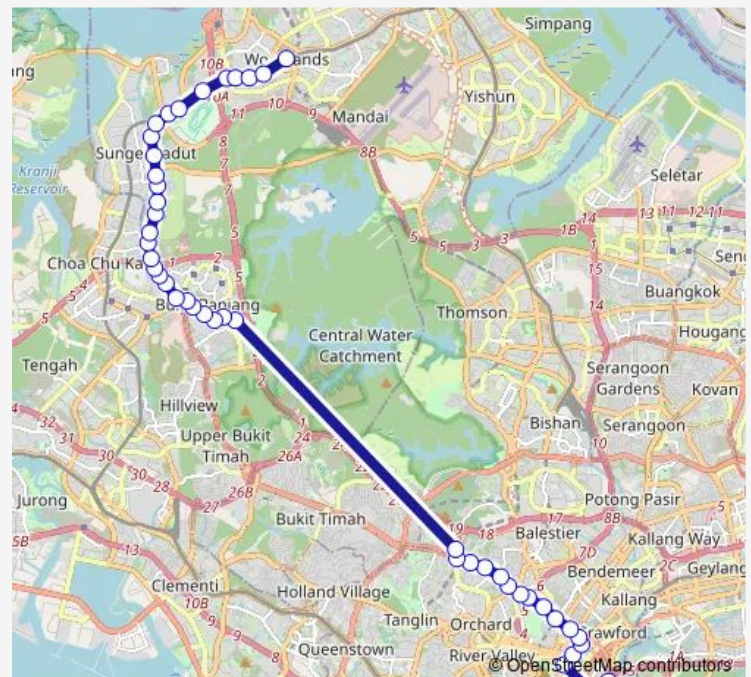

Raffles Town Club

Blk 223

Bef Pending Stn

Route schedule

Marina Ctr Ter — Woodlands Int

Monday 06:30

Tuesday 06:30

Wednesday 06:30

Thursday 06:30

Friday 06:30

Saturday 06:30

Sunday 06:45

Route info

Direction: Marina Ctr Ter

Stops: 47

Trip Duration: 1 hour 49 min