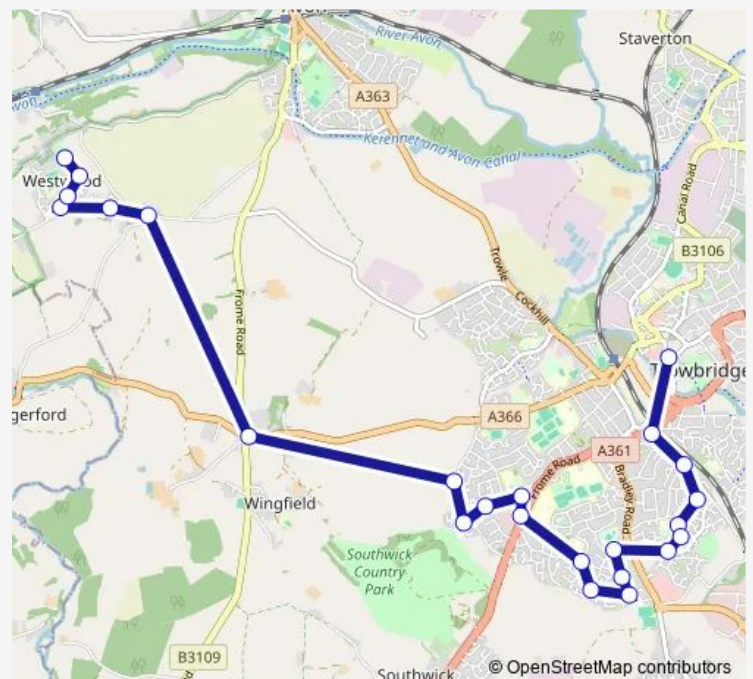

Dursley Arms

Wilton Drive

Southview Road

Wiltshire Drive

Stanton Close

Hawthorn Grove

Summer Down Walk

Boundary Walk

Marston Road

Balmoral Road

Wiltshire College

Manor Close

Shops

St Johns Crescent

Kingswood Chase

Crossroads

Thursday 17:10

Friday 17:10

Saturday —

Sunday —

Route info

Direction: Town Hall

Stops: 24

Trip Duration: 0 hour 27 min

■ 960 — Trowbridge - Studley Green - Trowbridge

Post Office

Tynings Way

Turning Circle

960 Bus time schedules and route maps are available in an offline PDF at busmaps.com. Use the busmaps.com website to see live bus times, train schedule or subway schedule, and step-by-step directions for all public transit in Trowbridge