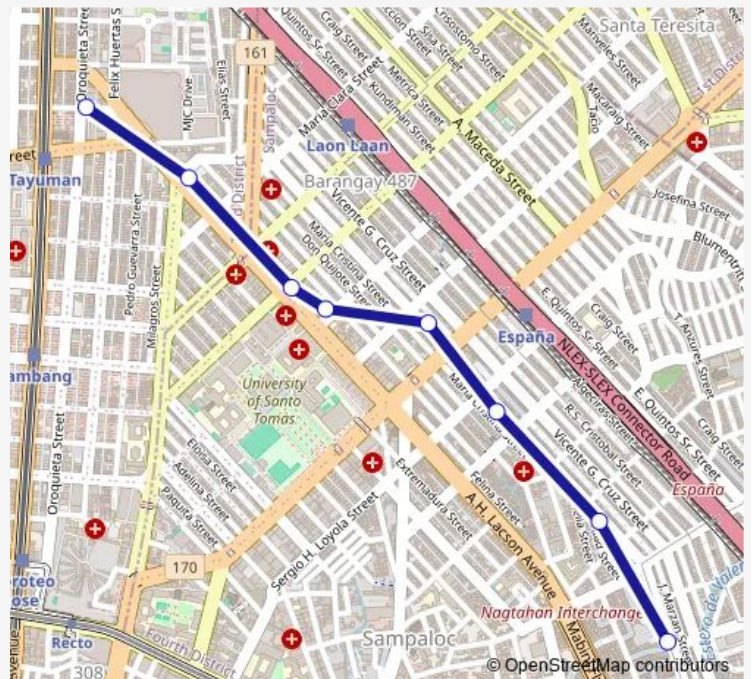

Bus Lardizabal - Rizal Ave. via M. dela Fuente

[Go to website](#)

Direction

Lardizabal, Manila — Camarines, Manila

8 stops

[Open route schedule](#)

Lardizabal, Manila

M. dela Fuente, Manila

Route schedule

Lardizabal, Manila — Camarines, Manila

Monday	00:00
Tuesday	00:00
Wednesday	00:00
Thursday	00:00
Friday	00:00
Saturday	00:00
Sunday	00:00

Route info

Direction: Lardizabal, Manila

Stops: 8

Trip Duration: 0 hour 13 min

Lardizabal - Rizal Ave. via M. dela Fuente

Direction

Camarines, Manila — Lardizabal, Manila

12 stops

[Open route schedule](#)

Camarines, Manila

Lacson Avenue, Manila

Lacson Avenue / Alfonso Mendoza Intersection, Manila

Wednesday 00:00

Thursday 00:00

Friday 00:00

Saturday 00:00

Sunday 00:00

Route info

Direction: Camarines, Manila

Stops: 12