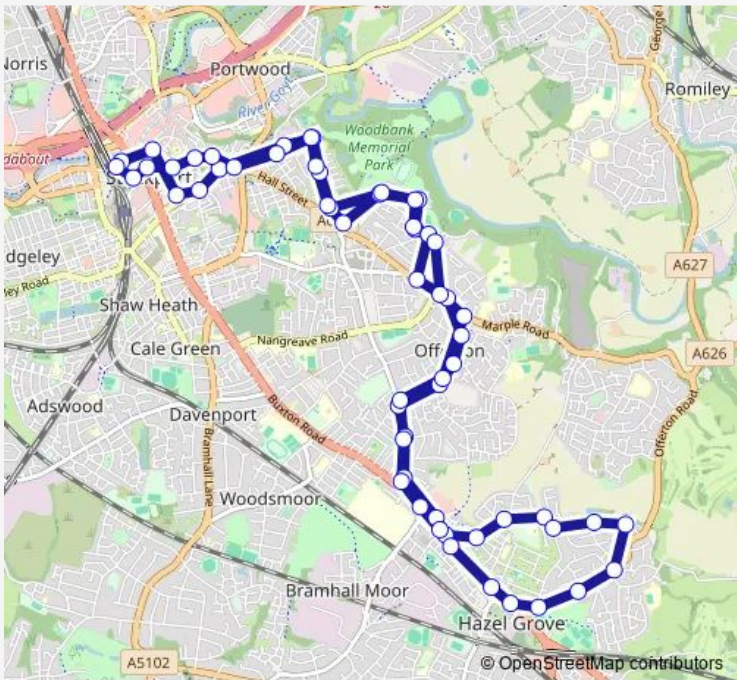

Bus 364 Stockport - Hazel Grove circular

[Go to website](#)

Direction
 Stockport Interchange — Stockport Interchange
 60 stops
[Open route schedule](#)

- Stockport Interchange
- St Peter's Church
- Stopford House
- Middle Hillgate
- Spring Gardens
- New Zealand Road
- Woodbank Park
- Kays Avenue
- George Street East
- Beverley Road
- Ilfracombe Road
- Clovelly Road
- Woodbank Estate
- Offerton Fold
- The Fairway
- Crosswaite Road
- Alfreton Road
- Dialstone Centre
- Lisburne Lane
- Dial Road
- Buxton Road

Route schedule
 Stockport Interchange — Stockport Interchange

Monday	08:50-16:50
Tuesday	08:50-16:50
Wednesday	08:50-16:50
Thursday	08:50-16:50
Friday	08:50-16:50
Saturday	08:50-16:50
Sunday	—

Route info
 Direction: Stockport Interchange
 Stops: 60
 Trip Duration: 0 hour 58 min

■ 364 — Stockport - Woodbank Park/Heaton Norris circular **BusMaps**

Sainsbury's

Brewers Green

Hazel Street

Royal Oak

Farndon Avenue

Clarendon Road

Berkley Road

The schedule is provided in the local timezone. Times with "(+1)" indicate departures on the next day.

PDF file created on 2025-01-16

2024 BusMaps.com - All Rights Reserved