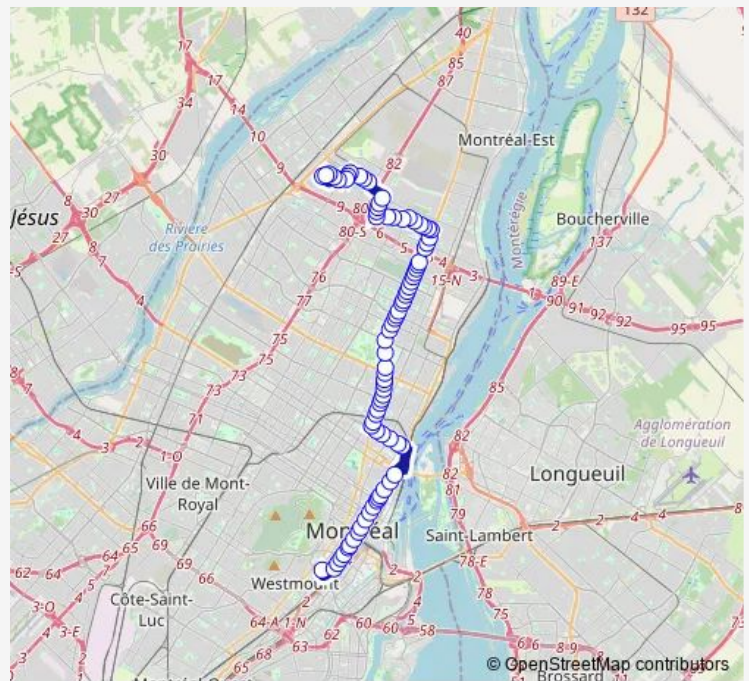

**Direction**

Station Atwater (Ste-Catherine / Lambert-Closse) — Centre de transport Anjou

82 stops

[Open route schedule](#)

Station Atwater (Ste-Catherine / Lambert-Closse)

René-Lévesque / du Fort

René-Lévesque / Saint-Mathieu

René-Lévesque / Saint-Laurent

René-Lévesque / de l'Hôtel-de-Ville

René-Lévesque / Saint-Denis (Chum)

René-Lévesque / Berri

René-Lévesque / Saint-Hubert

René-Lévesque / Atateken

René-Lévesque / Panet

René-Lévesque / Papineau (Maison Radio-Canada)

Frontenac / Mondelet

Frontenac / Logan

Route schedule

Station Atwater (Ste-Catherine / Lambert-Closse) — Centre de transport Anjou

Monday	03:05-02:19 <sup>+1</sup>
Tuesday	03:04-02:19 <sup>+1</sup>
Wednesday	03:04-02:55 <sup>+1</sup>
Thursday	03:04-02:55 <sup>+1</sup>
Friday	03:04-02:19 <sup>+1</sup>
Saturday	03:04-02:55 <sup>+1</sup>
Sunday	03:05-02:55 <sup>+1</sup>

Route info

Direction: Station Atwater (Ste-Catherine / Lambert-Closse)

Stops: 82

Trip Duration: 1 hour 7 min

364 — Sherbrooke / Joseph-Renaud

Station Frontenac (Frontenac / Ontario)

Frontenac / de Rouen

Frontenac / Hochelaga