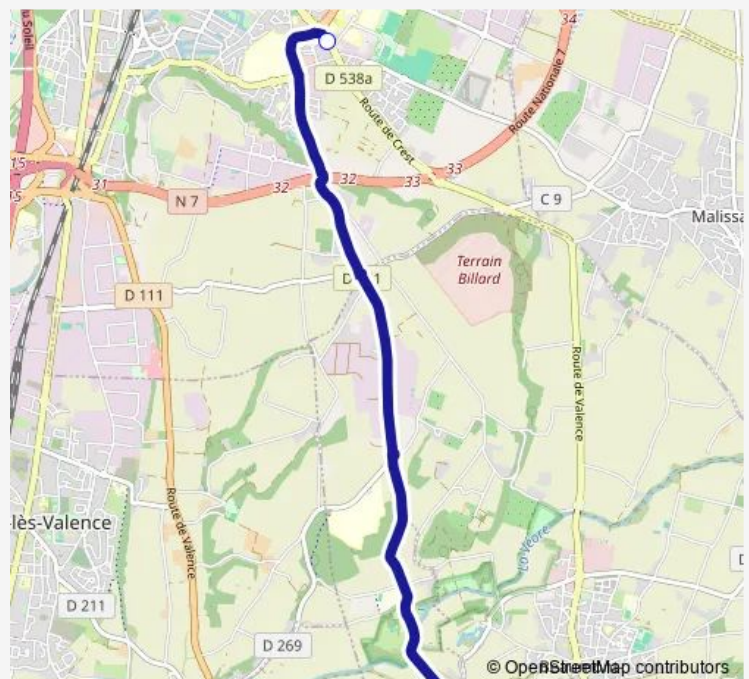

## Bus 364 Ligne 360

[Go to website](#)

### Direction

Lycee VAL DE Drome — Laffemas

2 stops

[Open route schedule](#)

Lycee VAL DE Drome

Laffemas

### Route schedule

Lycee VAL DE Drome — Laffemas

Monday	—
Tuesday	—
Wednesday	12:40
Thursday	—
Friday	—
Saturday	—
Sunday	—

### Route info

Direction: Lycee VAL DE Drome

Stops: 2

Trip Duration: 0 hour 10 min

364 — Ligne 360

364 Bus time schedules and route maps are available in an offline PDF at [busmaps.com](https://busmaps.com). Use the [busmaps.com](https://busmaps.com) website to see live bus times, train schedule or subway schedule, and step-by-step directions for all public transit in Valence