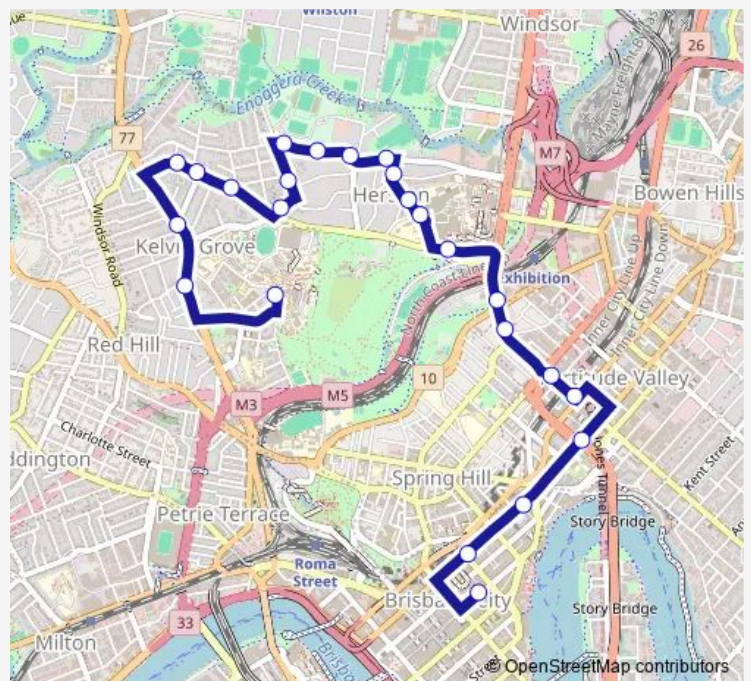

Brunswick Street Stop 201 Closed Until MID 2024

Brunswick Street Stop 202 near Wickham St

Ann Street Stop 216 at Valley Island

Route schedule

Victoria Park Rd at QUT Victoria Park Rd — Queen Street Stop 58 near Pedestrian Crossing

Monday	08:33-20:35
Tuesday	19:35-20:35
Wednesday	19:35-20:35
Thursday	19:35-20:35
Friday	19:35-20:35
Saturday	08:20-21:35
Sunday	08:33-18:33

Route info

Direction: Victoria Park Rd at QUT Victoria Park Rd

Stops: 24

Trip Duration: 0 hour 25 min

364 — Herston - City

Ann Street Stop 5 at Orient Hotel

Ann Street Stop 6A near Creek St

Queen Street Stop 58 near Pedestrian Crossing

Direction

Queen Street Stop 58 near Pedestrian Crossing — Victoria Park Rd at QUT Victoria Park Rd

Thursday 19:05-21:05

Friday 19:05-21:05

Saturday 09:50-22:00

Sunday 09:03-19:03

Route info

Direction: Queen Street Stop 58 near Pedestrian Crossing

Stops: 27

Trip Duration: 0 hour 26 min