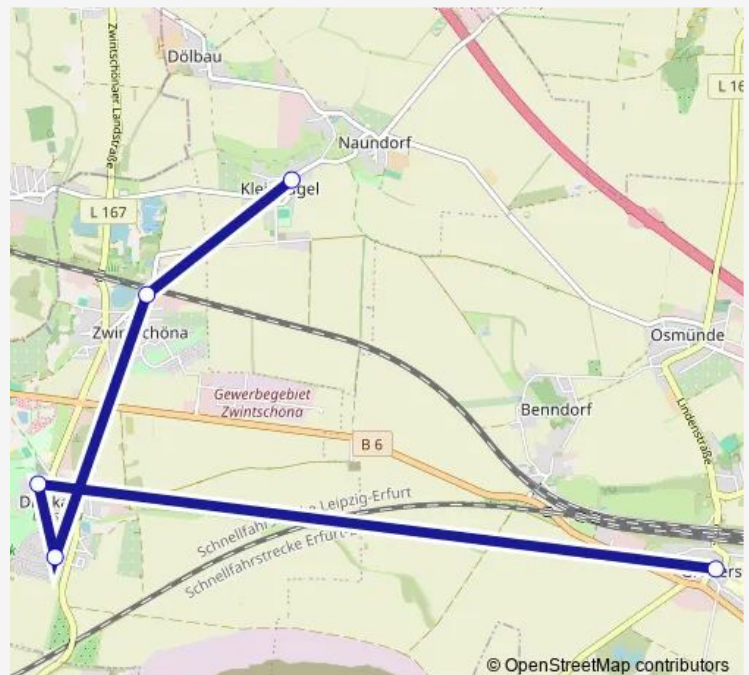

Direction

Kleinkugel, Teichstr. — Gröbers, Sparkasse

5 stops

[Open route schedule](#)

Kleinkugel, Teichstr.

Zwintschöna (Dieskau), S-Bahnhof Dieskau (Bus)

Dieskau, Neue Siedlung

Dieskau, Ringstr.

Gröbers, Sparkasse

Route schedule

Kleinkugel, Teichstr. — Gröbers, Sparkasse

Monday	06:46-18:46
Tuesday	06:46-18:46
Wednesday	06:46-18:46
Thursday	06:46-18:46
Friday	06:46-18:46
Saturday	07:46-19:46
Sunday	—

Route info

Direction: Kleinkugel, Teichstr.

Stops: 5

Trip Duration: 0 hour 12 min

© OpenStreetMap contributors

Direction

Gröbers, Sparkasse — Kleinkugel, Teichstr.

5 stops

Monday	07:55-19:55
Tuesday	07:55-19:55
Wednesday	07:55-19:55
Thursday	07:55-19:55
Friday	07:55-19:55
Saturday	08:55-20:55
Sunday	—

Route info

Direction: Gröbers, Sparkasse

Stops: 5

Trip Duration: 0 hour 12 min