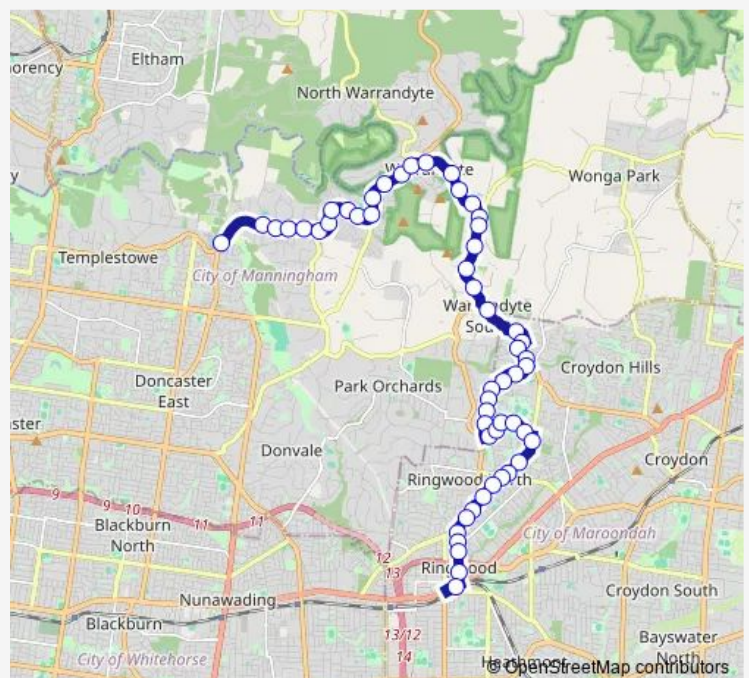

Mullens Rd/Yarra St (Warrandyte)

Masonic Ave/Warrandyte-Ringwood Rd (Warrandyte)

Godfrey Ave/Warrandyte-Ringwood Rd (Warrandyte)

Route schedule

Deep Creek Reserve/Heidelberg-Warrandyte Rd (Doncaster East) — Ringwood Station/Maroondah Hwy (Ringwood)

Monday 05:45-23:00

Tuesday 05:45-23:00

Wednesday 05:45-23:00

Thursday 05:45-23:00

Friday 05:45-23:00

Saturday 07:30-20:30

Sunday 07:30-20:30

Route info

Direction: Deep Creek Reserve/Heidelberg-Warrandyte Rd (Doncaster East)

Stops: 54

Trip Duration: 0 hour 47 min

364 — Warrandyte - Ringwood Station

Jumping Creek Rd/Warrandyte-Ringwood Rd (Warrandyte)

Johansons Rd/Warrandyte-Ringwood Rd (Warrandyte)

Saturday 07:55-21:00

Sunday 07:55-21:00

Route info

Direction: Ringwood Station/Maroondah Hwy (Ringwood)

Stops: 53

Trip Duration: 0 hour 42 min

Farrer Ct/Highfield Ave (Warranwood)

Wonga Rd/Highfield Ave (Warranwood)