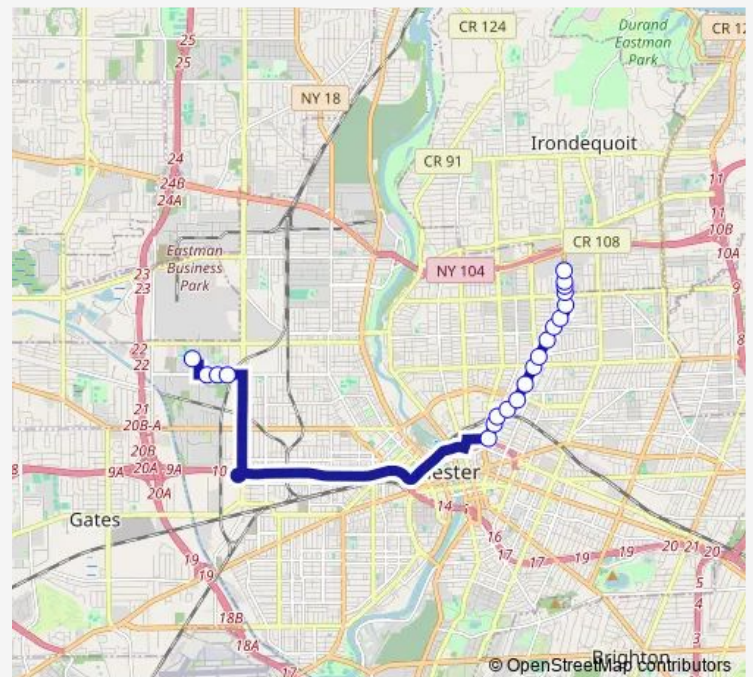

### Route schedule

Edison Tech High School — Portland & Buell

Monday 14:40

Tuesday 14:40

Wednesday 14:40

Thursday 14:40

Friday 11:10-14:40

Saturday —

### Route info

Direction: Edison Tech High School

Stops: 20

Trip Duration: 0 hour 26 min

364 — Portland/Colfax

**Direction**

Portland &amp; Buell — Edison Tech High School

16 stops