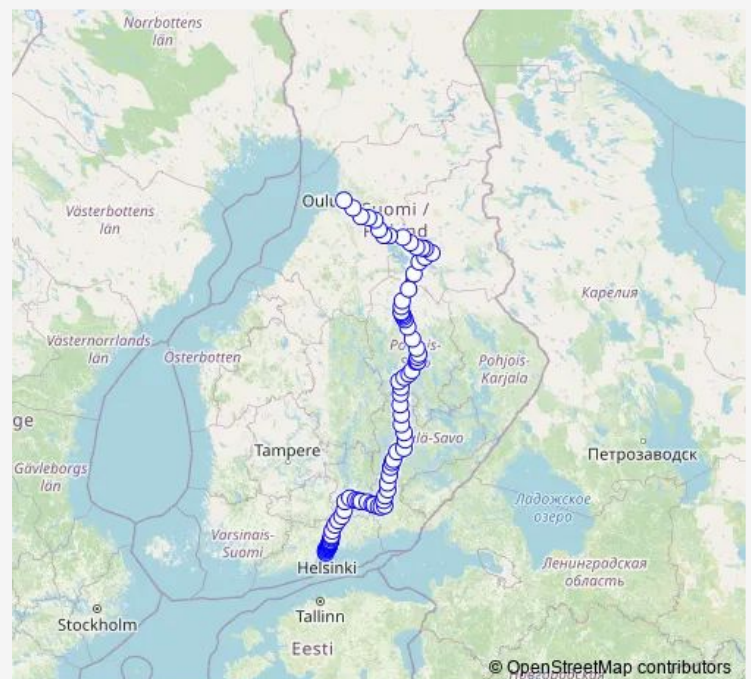

Long Distance Trains IC 67 Helsinki - Oulu

[Go to website](#)

Direction

Helsinki — Oulu

88 stops

[Open route schedule](#)

Helsinki

Pasila

Käpylä

Oulunkylä

Pukinmäki

Malmi

Tapanila

Puistola

Tikkurila

Hiekkaharju

Havukoski

Koivukylä

Rekola

Hanala

Korso

Savio

Kerava

Kytömaa

Haarajoki

Korvensuo

Mäntsälä

Route schedule

Helsinki — Oulu

Monday —

Tuesday —

Wednesday —

Thursday —

Friday —

Saturday —

Sunday 14:19

Route info

Direction: Helsinki

Stops: 88

Trip Duration: 8 hour 51 min

■ IC 67 — Helsinki - Oulu

BusMaps