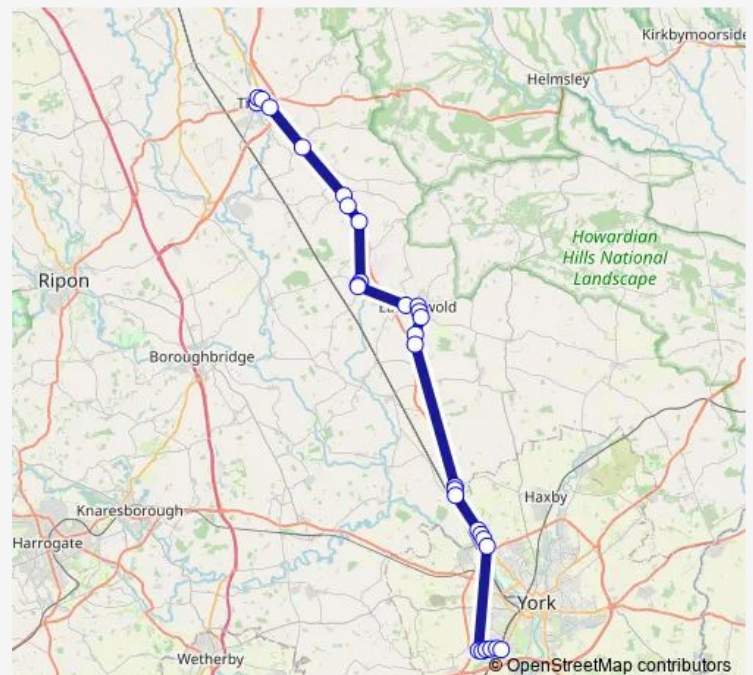

### Route schedule

York College — Market Place

Monday 16:45

Tuesday 16:45

Wednesday 16:45

Thursday 16:45

Friday 16:45

Saturday —

### Route info

Direction: York College

Stops: 32

Trip Duration: 0 hour 55 min

■ 30SE

BusMaps

Station Cottages

Pinfold Cottage