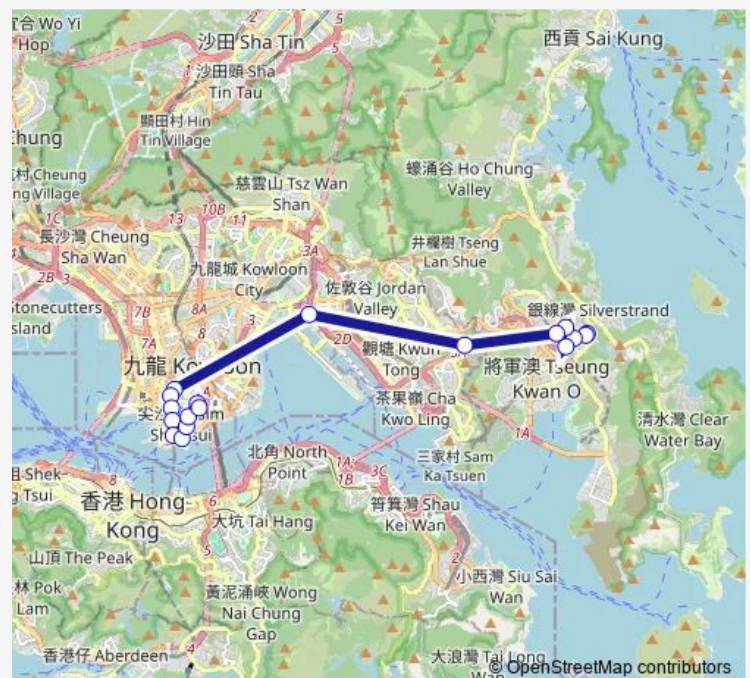

Thursday 07:02-08:35

Friday 07:02-08:35

Saturday —

Sunday —

Route info

Direction: [Ctb] Hang HAU (North), PO Ning Road[[Kmb] Hang HAU (North)(Tseung Kwan O Hospital)

Stops: 21

Trip Duration: 0 hour 54 min

[Ctb] Kowloon Union Church, Jordan Road[[Kmb+Ctb] Kowloon Union Church/
Kowloon Union Church, Jordan Road[[Kmb] Kowloon Union Church

[Ctb] Prudential Centre, Nathan Road[[Kmb] TAK Shing Street Tsim SHA Tsui

Thursday 07:00-08:25

Friday 07:00-08:25

Saturday —

Sunday —

Route info

Direction: [Ctb] Hang HAU (North), PO Ning Road[[Kmb] Hang HAU (North)(Tseung Kwan O Hospital)

Stops: 18

Trip Duration: 0 hour 47 min