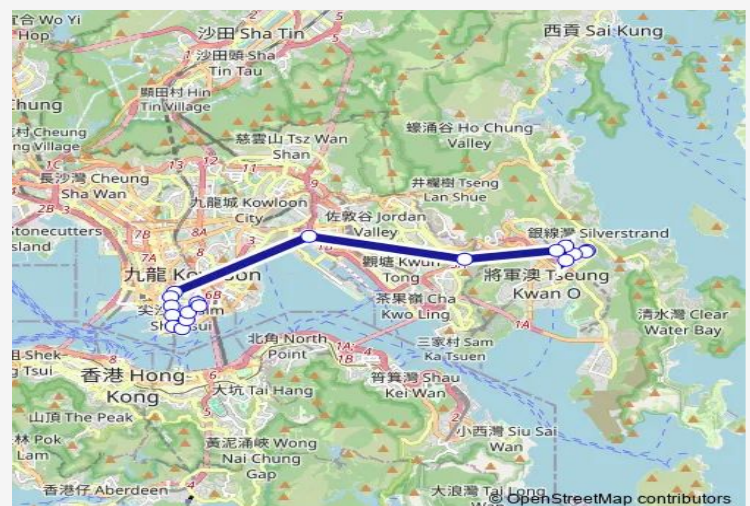

### Route schedule

[Ctb] Hang HAU (North), PO Ning Road[[Kmb+Ctb] Hang HAU (North)(Tseung Kwan O Hospital)/<Br>Hang HAU (North), PO Ning Road[[Kmb] Hang HAU (North)(Tseung Kwan O Hospital) — [Ctb] Tsim SHA Tsui East[[Kmb] Tsim SHA Tsui East BUS Terminus

### Route info

Direction: [Ctb] Hang HAU (North), PO Ning Road[[Kmb+Ctb] Hang HAU (North)(Tseung Kwan O Hospital)/<Br>Hang HAU (North), PO Ning Road[[Kmb] Hang HAU (North)(Tseung Kwan O Hospital)

Stops: 21

Trip Duration: 0 hour 58 min

98D — Hang HAU (North) (Tseung Kwan O Hospital) - Tsim SHA Tsui East (Omit Chung WA Road & PUI... BusMaps

change/<Br>Tseung Kwan O Tunnel BUS-BUS Interchange[[Kmb] Tseung Kwan O Tunnel Interchange