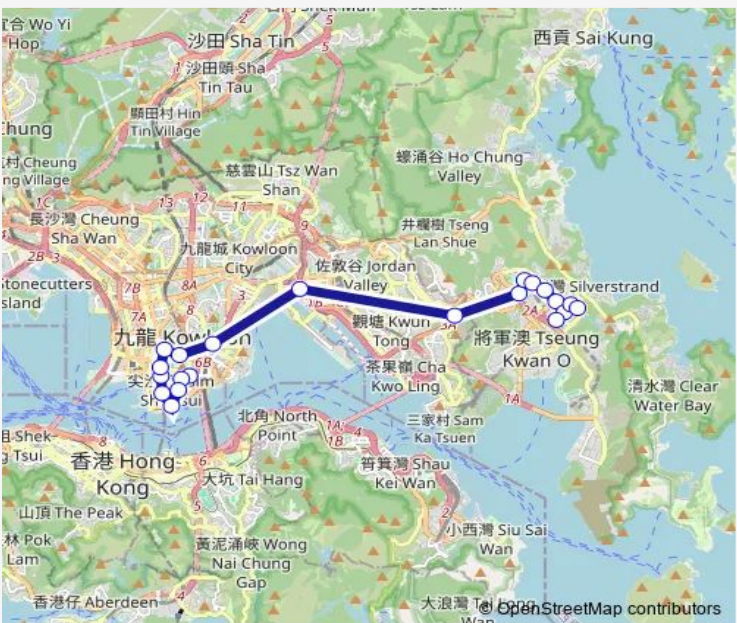

[Ctb] Haiphong Road, Nathan Road[[Kmb] Tsim SHA Tsui BBI - Haiphong Road

[Ctb] Park Lane, Nathan Road[[Kmb] Park Lane

[Ctb] Austin Road, Nathan Road[[Kmb] Austin Road

[Ctb] Labour Tribunal, Gascoigne Road[[Kmb+Ctb] Labour Tribunal/
Labour Tribunal, Gascoigne Road[[Kmb] Labour Tribunal

[Ctb] Wylie Road, Gascoigne Road[[Kmb] Wylie Road

[Ctb] Valley Road, Chatham Road North[[Kmb+Ctb] Valley Road Hung HOM/
Valley Road, Chatham Road North[[Kmb] Valley Road Hung Hom

[Ctb] Hongkong Post Building, KAI FUK Road[[Kmb+Ctb] KAI TAK Tunnel BBI - KAI FUK Road/
Hongkong Post Building, KAI FUK Road[[Kmb] KAI TAK Tunnel BBI - KAI FUK Road

[Ctb] Tseung Kwan O Tunnel BUS-BUS Interchange[[Kmb+Ctb] Tseung Kwan O Tunnel Inter-

Route schedule
[Ctb] Tsim SHA Tsui East[[Kmb] Tsim SHA Tsui East BUS Terminus — [Ctb] Hang HAU (North), PO Ning Road[[Kmb+Ctb] Hang HAU (North)(Tseung Kwan O Hospital)/
Hang HAU (North), PO Ning Road[[Kmb] Hang HAU (North)(Tseung Kwan O Hospital)

Monday	06:30-23:10
Tuesday	06:30-23:10
Wednesday	06:30-23:10
Thursday	06:30-23:10
Friday	06:30-23:10
Saturday	06:30-23:40
Sunday	06:30-23:15

Route info
Direction: [Ctb] Tsim SHA Tsui East[[Kmb] Tsim SHA Tsui East BUS Terminus
Stops: 21
Trip Duration: 1 hour 1 min