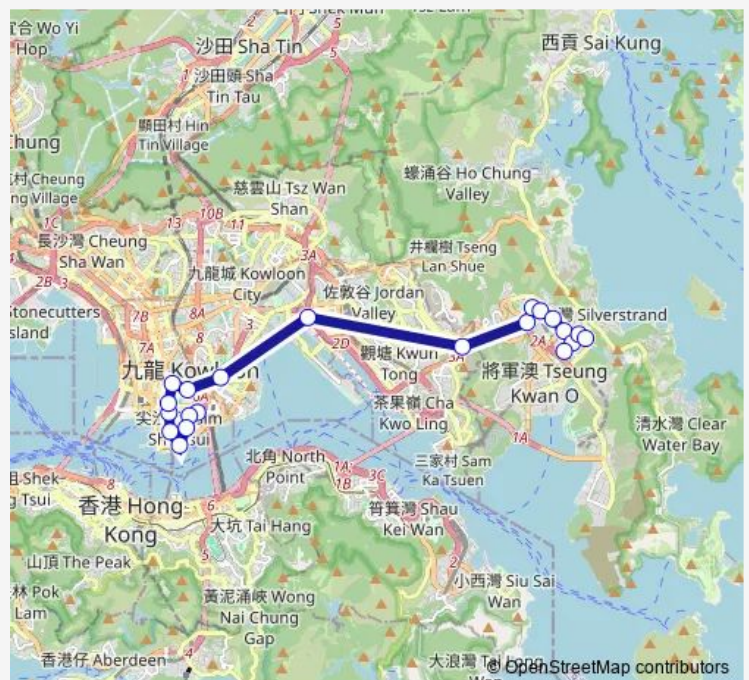

### Route schedule

[Ctb] Tsim SHA Tsui East[[Kmb] Tsim SHA Tsui East BUS Terminus — [Ctb] Hang HAU (North), PO Ning Road[[Kmb] Hang HAU (North)(Tseung Kwan O Hospital)

Monday	06:30-23:10
Tuesday	06:30-23:10
Wednesday	06:30-23:10
Thursday	06:30-23:10
Friday	06:30-23:10
Saturday	06:30-23:40
Sunday	06:30-23:15

### Route info

Direction: [Ctb] Tsim SHA Tsui East[[Kmb] Tsim SHA Tsui East BUS Terminus

Stops: 21

Trip Duration: 0 hour 58 min

change/<Br>Tseung Kwan O Tunnel BUS-BUS Inter-  
change[[Kmb] Tseung Kwan O Tunnel Interchange