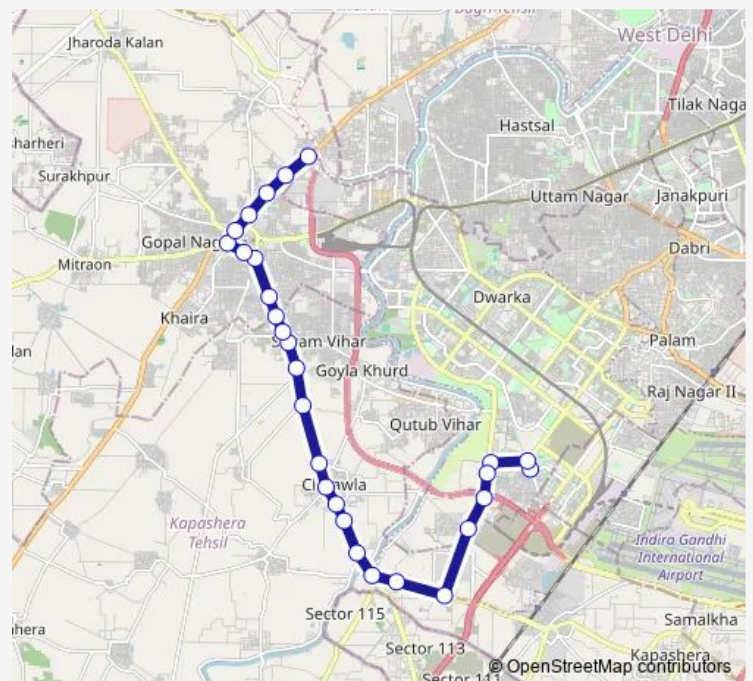

### Route schedule

Dwarka Sec 23 / Pochan Pur Village — Dichau Kalan Depot

Monday 04:28-08:54

Tuesday 04:28-08:54

Wednesday 04:28-08:54

Thursday 04:28-08:54

Friday 04:28-08:54

Saturday 04:28-08:54

Sunday 04:28-08:54

### Route info

Direction: Dwarka Sec 23 / Pochan Pur Village

Stops: 28

Trip Duration: 1 hour 8 min

743Inkstldown

BusMaps

Police Station Najafgarh

Najafgarh Dhansa More