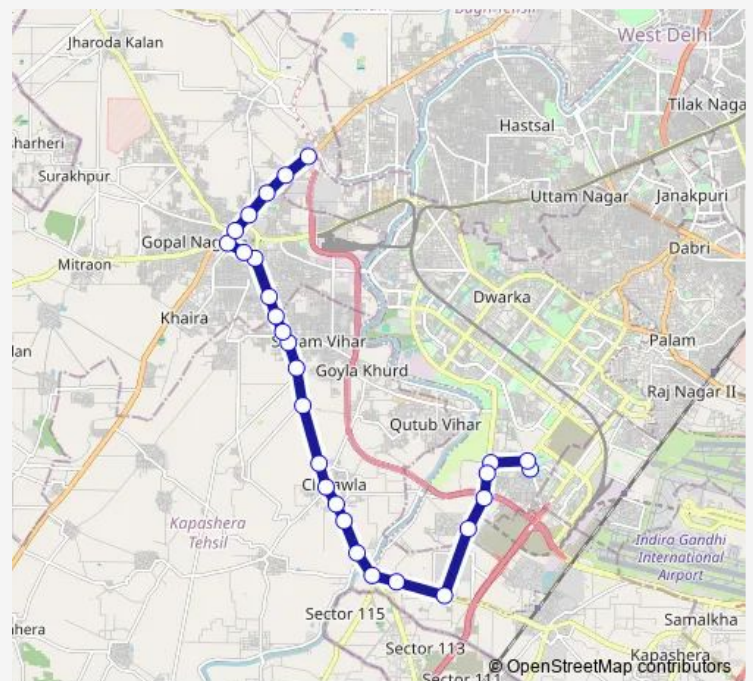

Thursday 04:28-08:54

Friday 04:28-08:54

Saturday 04:28-08:54

Sunday 04:28-08:54

Route info

Direction: Dwarka Sec 23 / Pochan Pur Village

Stops: 28

Trip Duration: 1 hour 8 min

743Inkstldown

BusMaps

Police Station Najafgarh

Najafgarh Dhansa More

Jharoda Crossing

Dichau Chowk

Udaseen Ashram

Nirmal Vihar