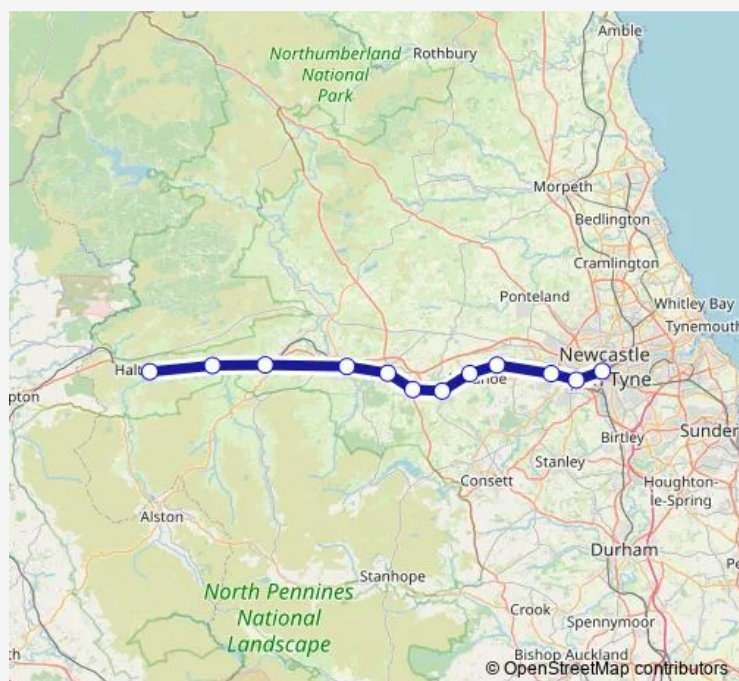

Friday —

Saturday —

Sunday

07:38-09:13

Route info

Direction: Newcastle

Stops: 12

Trip Duration: 2 hour 7 min