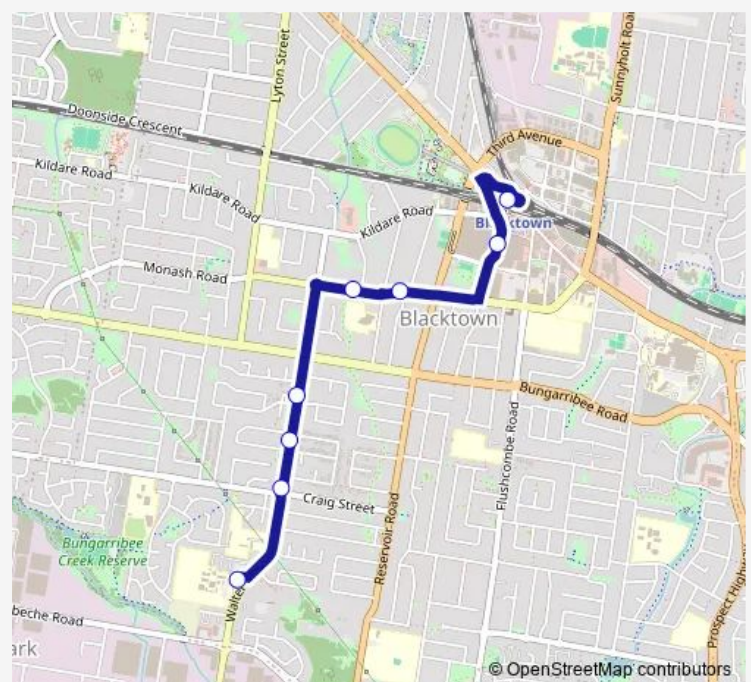

School Bus 6503 Evans HS to Blacktown Station

[Go to website](#)**Direction**

Evans High School Bus Bay, Walters Rd — Blacktown Interchange

8 stops

[Open route schedule](#)

Evans High School Bus Bay, Walters Rd

Walters Rd At Douglas Rd

Walters Rd Before Bellevue St

Leicester Square Shops, Walters Rd

Newton Rd Before Meroo St

Newton Rd Opp Kirkman Rd

Westpoint Bus Interchange, Stand 2

Blacktown Interchange

Route schedule

Evans High School Bus Bay, Walters Rd — Blacktown Interchange

Monday	14:55
Tuesday	14:55
Wednesday	13:15
Thursday	14:55
Friday	14:55
Saturday	—
Sunday	—

Route info

Direction: Evans High School Bus Bay, Walters Rd

Stops: 8

Trip Duration: 0 hour 10 min

6503 School Bus time schedules and route maps are available in an offline PDF at busmaps.com. Use the busmaps.com website to see live bus times, train schedule or subway schedule, and step-by-step directions for all public transit in Parramatta