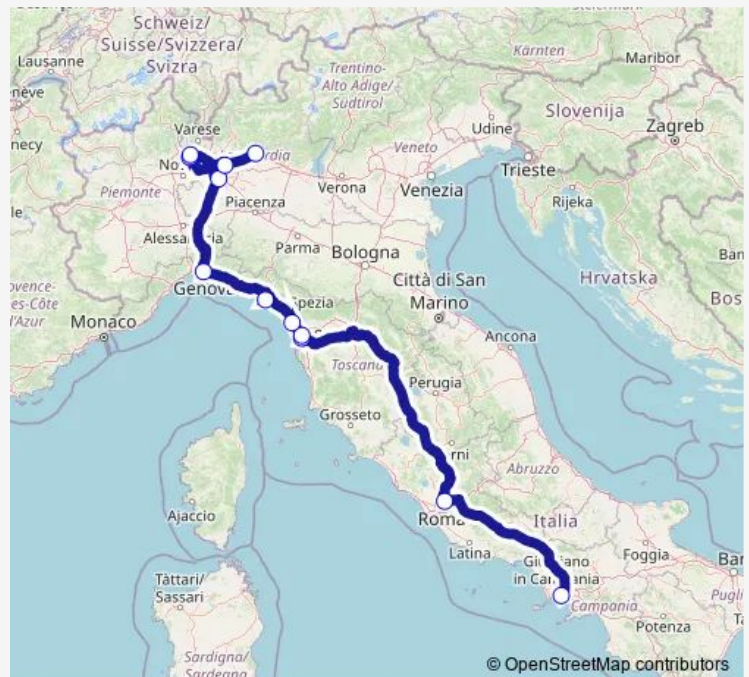

Sunday

14:00-15:00

Route info

Direction: Naples (FS Park Centrale)

Stops: 12

Trip Duration: 14 hour 50 min

FlixBus N1508 — Naples - MXP → - BGY →

Direction

Bergamo (Orio al Serio Airport - Bgy) — Naples (FS Park Centrale)

12 stops

[Open route schedule](#)

Bergamo (Orio al Serio Airport - Bgy)

Milan (Sesto S.G. 1° Maggio M1)

Milan (Malpensa Airport Terminal 2)