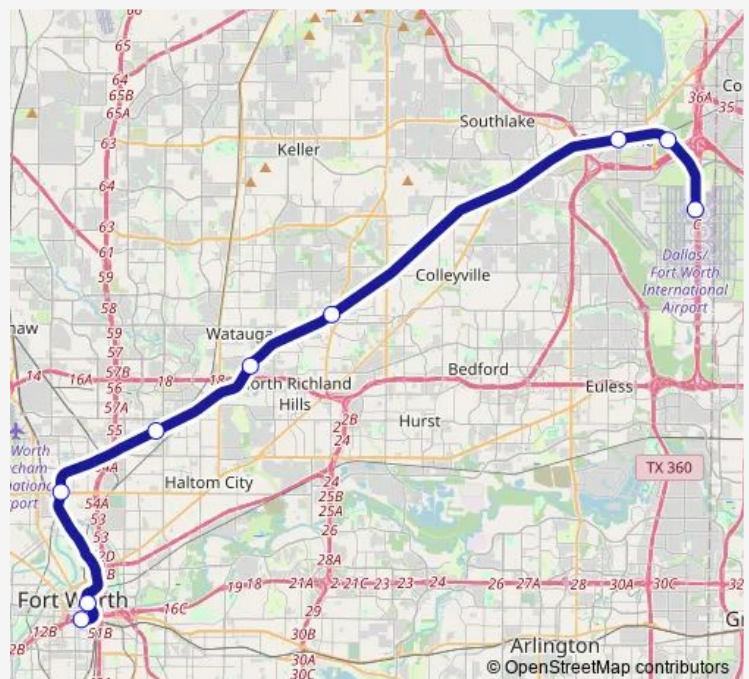

North Side Station

Mercantile Center Station

Iron Horse Station

Smithfield Station

Grapevine Main Street Station

DFW Airport North Station

DFW Airport Terminal B Station

Route schedule

Fort Worth T&P Station — DFW Airport Terminal B Station

Monday 04:01-22:43

Tuesday 04:01-22:43

Wednesday 04:01-22:43

Thursday 04:01-22:43

Friday 04:01-22:43

Saturday 04:01-22:43

Sunday 04:01-22:43

Route info

Direction: Fort Worth T&P Station

Stops: 9

Trip Duration: 0 hour 53 min

Direction

DFW Airport Terminal B Station — Fort Worth T&P Station

9 stops

[Open route schedule](#)

Fort Worth T&P Station

Route schedule

DFW Airport Terminal B Station — Fort Worth T&P Station

Monday 03:50-00:30⁺¹Tuesday 03:50-00:30⁺¹Wednesday 03:50-00:30⁺¹Thursday 03:50-00:30⁺¹Friday 03:50-00:30⁺¹Saturday 03:50-00:30⁺¹Sunday 03:50-00:30⁺¹**Route info**