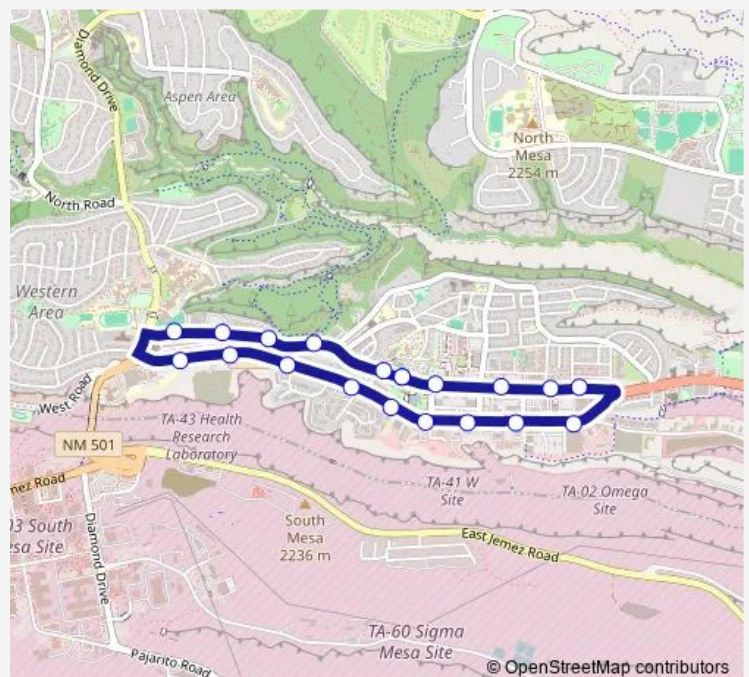

Trinity Dr & Ashley Pond (Gas Station)

Trinity Dr & 20th St

Trinity Dr & 15th St

Trinity Dr & Knecht St

Trinity & Smith's

Central & 6th

Central Ave & 9th St

Central & Municipal

Friday —

Saturday 19:30-22:30

Sunday —

Route info

Direction: Central & Mesa Library

Stops: 20

Trip Duration: 0 hour 13 min

San — Senior Appreciation Night