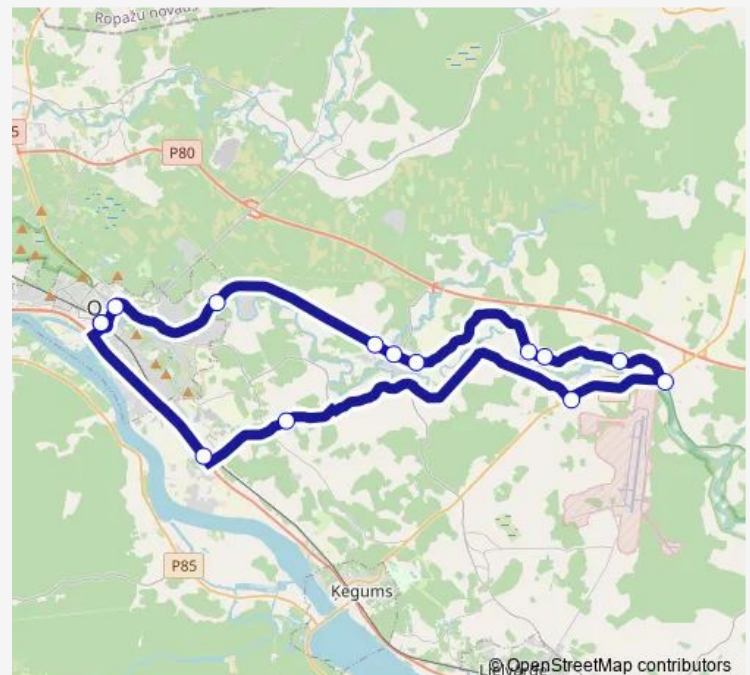

## Route schedule

Ogres Ao — Ogres Ao

Monday 07:15

Tuesday 07:15

Wednesday 07:15

Thursday 07:15

Friday 07:15

Saturday —

## Route info

Direction: Ogres Ao

Stops: 19

Trip Duration: 1 hour 5 min

■ 5995 — Ogres Ao-Ciemupe-Glāžšķūnis-Ogre

**Direction**

Ogres Ao — Ogres Ao

19 stops