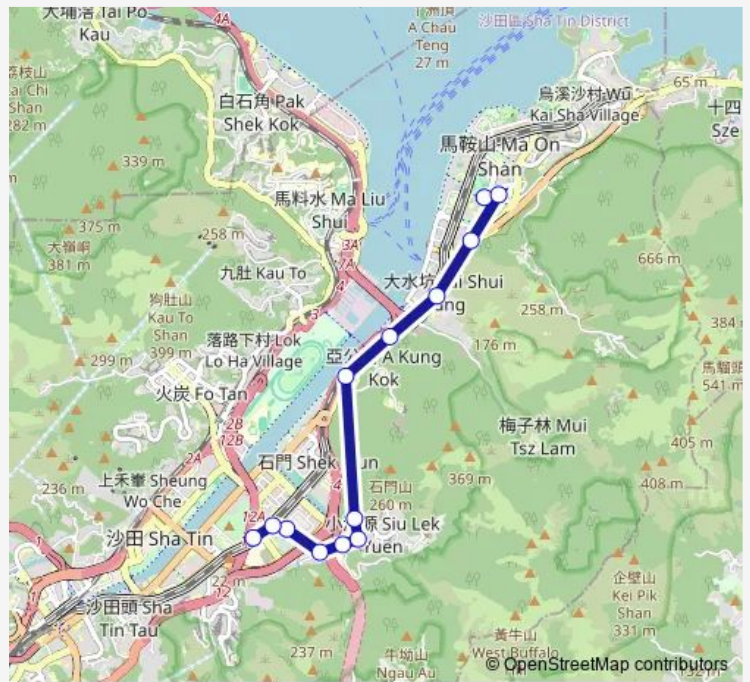

Route schedule

HENG ON ESTATE BUS TERMINUS — PRINCE OF WALES HOSPITAL

Monday	06:30
Tuesday	06:30
Wednesday	06:30
Thursday	06:30
Friday	06:30
Saturday	06:30
Sunday	—

Route info

Direction: HENG ON ESTATE BUS TERMINUS

Stops: 13

Trip Duration: 0 hour 12 min

808P — Heng ON BUS Terminus - Prince OF Wales Hospital (Supplementary Service Route)

Direction

PRINCE OF WALES HOSPITAL — HENG ON ESTATE
BUS TERMINUS

13 stops

[Open route schedule](#)

PRINCE OF WALES HOSPITAL

CHAP WAI KON STREET, NEAR CITY ONE STA-
TION|CHAP WAI KON STREET, OUTSIDE CITY ONE
STATION

NGAU PEI SHA STREET, OPPOSITE YU CHUI
COURT|NGAU PEI SHA STREET, OUTSIDE CITIMARK
PLAZA

Monday	06:50
Tuesday	06:50
Wednesday	06:50
Thursday	06:50
Friday	06:50
Saturday	06:50
Sunday	—

Route info

Direction: PRINCE OF WALES HOSPITAL

Stops: 13

Trip Duration: 0 hour 12 min

808P Bus time schedules and route maps are available in an offline PDF at busmaps.com. Use the busmaps.com website to see live bus times, train schedule or subway schedule, and step-by-step directions for all public transit in Sha Tin