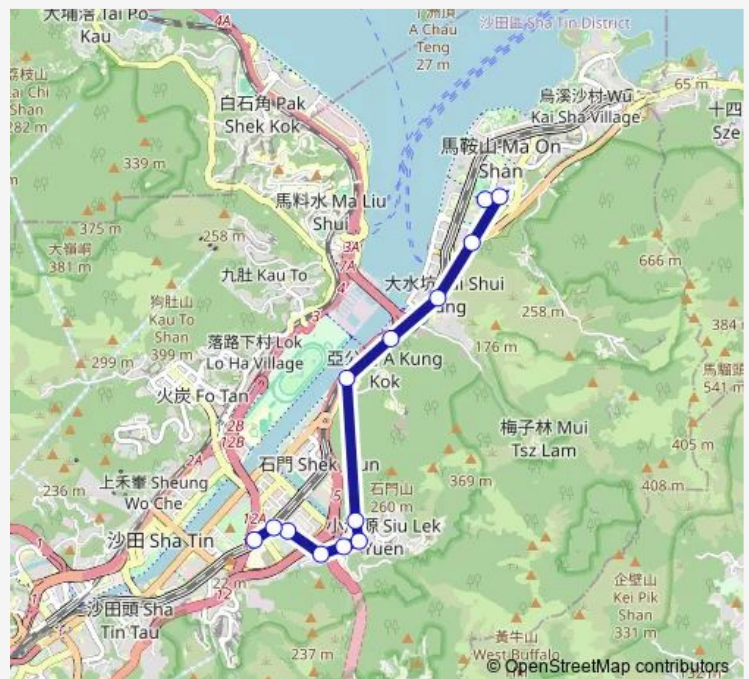

Ngau PEI SHA Street, Outside Ngau PEI SHA NEW Village

Ngau PEI SHA Street, YU Chui Court BUS Terminus

Chap WAI KON Street, Opposite City ONE Station|Chap WAI KON Street, Outside Prima Villa

Prince OF Wales Hospital

Route schedule

Heng ON Estate BUS Terminus — Prince OF Wales Hospital

Monday	06:30
Tuesday	06:30
Wednesday	06:30
Thursday	06:30
Friday	06:30
Saturday	06:30
Sunday	—

Route info

Direction: Heng ON Estate BUS Terminus

Stops: 13

Trip Duration: 0 hour 12 min

■ 808p — Heng ON BUS Terminus - Prince OF Wales Hospital (Supplementary Service Route)

Direction

Prince OF Wales Hospital — Heng ON Estate BUS Terminus

13 stops

[Open route schedule](#)

Prince OF Wales Hospital

Chap WAI KON Street, Near City ONE Station|Chap WAI KON Street, Outside City ONE Station

Ngau PEI SHA Street, Opposite YU Chui Court|Ngau PEI SHA Street, Outside Citimark Plaza

Ngau PEI SHA Street, Outside Ngau PEI SHA Village