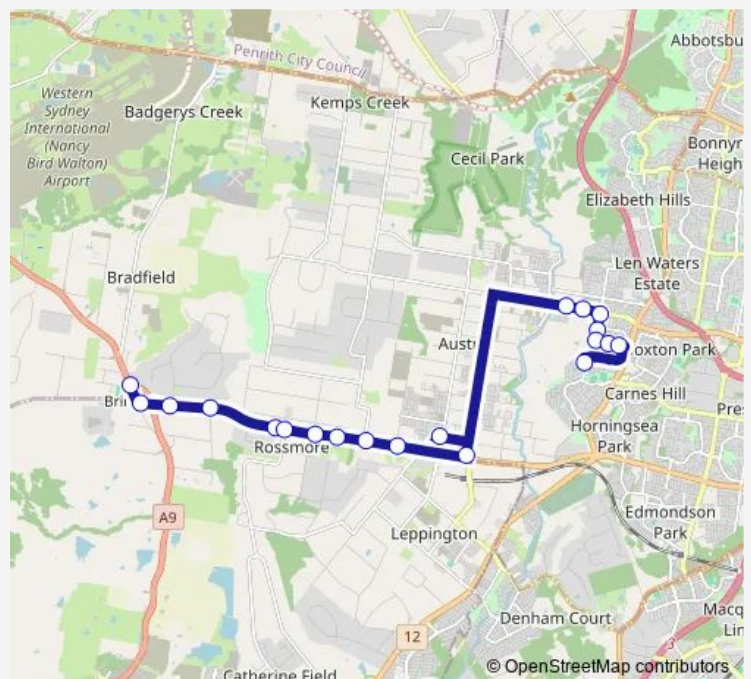

School Bus 1028 Badgerys Creek to John Edmondson Hs

[Go to website](#)

Direction

Wentworth Rd Bus Bay — Carmichael Dr Opp Clancy College

20 stops

[Open route schedule](#)

- Wentworth Rd Bus Bay
- Greendale Rd After Wentworth Rd
- Bringelly Rd At Kelvin Park Dr
- Bringelly Rd Opp Jersey Rd
- Bringelly Rd At Church St
- Bringelly Rd Opp Allenby Rd
- Bringelly Rd After North Av
- Bringelly Rd At Glen Allen Rd
- Bringelly Rd At King St
- Bringelly Rd At Kelly St
- Edmondson Av After Bringelly Rd
- Unity Grammar College, School Grounds, Fifth Av
- Fifteenth Av Opp Twenty Second Av
- Fifteenth Av Before Gropler Av
- Second Av After Fifteenth Av
- Second Av At Mella Cl
- Second Av At Mallow Av
- Mallow Av At Mathinna Cct
- Mallow Av Opp Mallow Av
- Carmichael Dr Opp Clancy College

Route schedule

Wentworth Rd Bus Bay — Carmichael Dr Opp Clancy College

Monday	07:22
Tuesday	07:22
Wednesday	07:22
Thursday	07:22
Friday	—
Saturday	—
Sunday	—

Route info

Direction: Wentworth Rd Bus Bay

Stops: 20

Trip Duration: 0 hour 34 min

1028 — Badgerys Creek to John Edmondson Hs

1028 School Bus time schedules and route maps are available in an offline PDF at busmaps.com. Use the busmaps.com website to see live bus times, train schedule or subway schedule, and step-by-step directions for all public transit in Liverpool