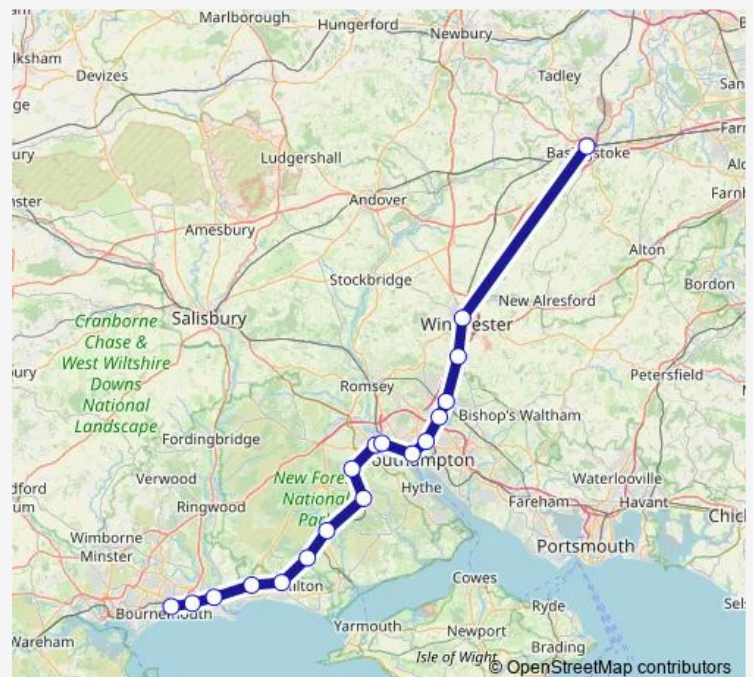

Rail Sw:Bmh->Bsk SW train service from BMH to Bsk

[Go to website](#)

Direction

Bournemouth — Basingstoke

18 stops

[Open route schedule](#)

Bournemouth

Pokesdown

Redbridge (Hants)

Southampton Central

St Denys

Southampton Airport Parkway

Eastleigh

Shawford

Winchester

Basingstoke

Route schedule

Bournemouth — Basingstoke

Monday 17:05-18:05

Tuesday 17:05-18:05

Wednesday 17:05-18:05

Thursday 17:05-18:05

Friday 17:05-18:05

Saturday —

Sunday —

Route info

Direction: Bournemouth

Stops: 18

Trip Duration: 1 hour 36 min

■ Sw:Bmh->Bsk — SW train service from BMH to Bsk

Sw:Bmh->Bsk Rail time schedules and route maps are available in an offline PDF at busmaps.com. Use the busmaps.com website to see live bus times, train schedule or subway schedule, and step-by-step directions for all public transit in Southampton