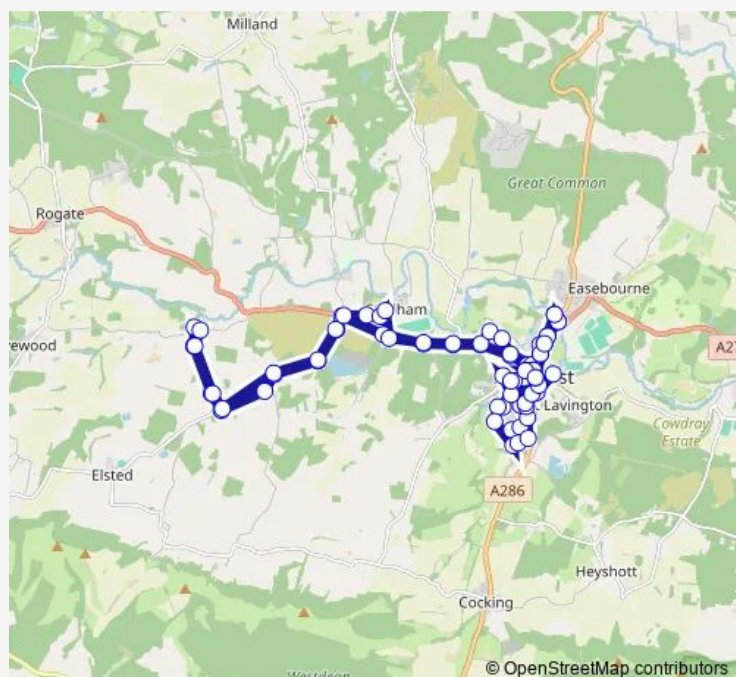

### Route schedule

Grange Centre — Grange Centre

Monday

—

Tuesday

—

Wednesday

—

### Route info

Direction: Grange Centre

Stops: 77

Trip Duration: 1 hour 44 min

■ Y5 — Midhurst - Trotton - Stedham - Midhurst [yellow Bus Service]

Bridgelands Farm

Mitchell's Common

Stedham Common