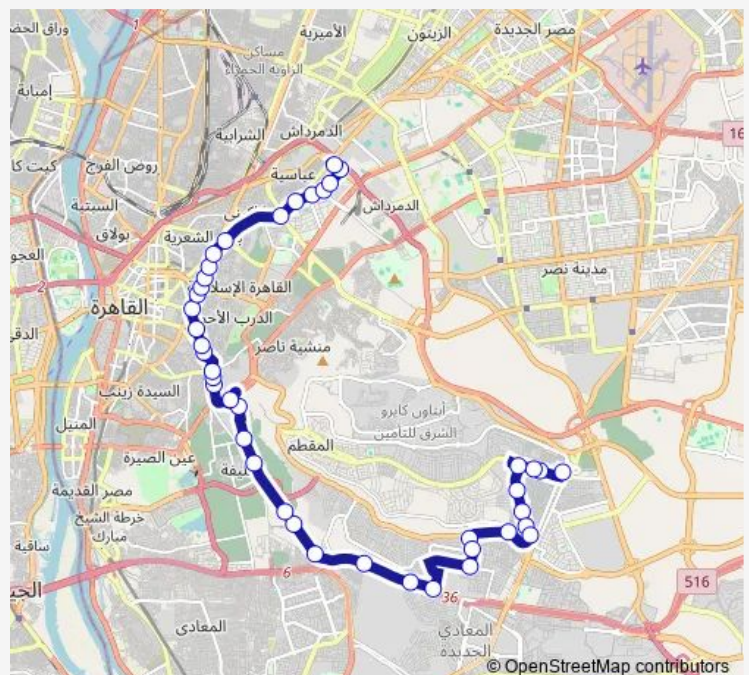

### Direction

Al Hadaba Al Wosta (Al Moqattam) — Abbaseya

42 stops

[Open route schedule](#)

- Al Hadaba Al Wosta (Al Moqattam)
- Eastern Weavers (Al Moqattam)
- Al Souq (Al Moqattam)
- Al Mafareq (Al Moqattam)
- Al Manara Kiosk (Al Moqattam)
- Ammar Bin Yasser School (Al Moqattam)
- Koshary Abu Hanafy (Al Moqattam)
- Water Plant 2 (Asmarat)
- Sobhy Hussein St. (Al Moqattam)
- Faculty of Dentistry - Modern Academy
- Faculty of Pharmacy - Modern Academy
- Al Moqattam Entrance (Al Gamea Al Haditha St.)
- Wataneya Gas Station (Kattameya Ring Rd.)
- Cairo Economic Court (Ring Rd.)
- Masaken Al Kendy
- Autostrad & Al Moneeb Axis
- Leather and Tanning Company (Autostrad)
- Al Magzar Al Aali (Autostrad)
- Al Imam Al Shafei Cemeteries (Autostrad)
- Al Khelaa St.
- Al Abageyya

### Route schedule

Al Hadaba Al Wosta (Al Moqattam) — Abbaseya

Monday	10:00
Tuesday	10:00
Wednesday	10:00
Thursday	10:00
Friday	10:00
Saturday	10:00
Sunday	10:00

### Route info

Direction: Al Hadaba Al Wosta (Al Moqattam)

Stops: 42

Trip Duration: 1 hour 29 min

■ CTA 1106 — Abbasseya Station - Hadaba Wosta (Moqattam)

BusMaps

Salah Al Din Citadel (Salah Salem)

Al Sayeda Aisha

Ahmed Maher Teaching Hospital

Al Darb Al Ahmar Police Station

Ali Basha St. & Al Qalaa St.

Al Bibany St.

Qalaa

Al Sayeda Aisha

Autostrad Entrance from Al Abageyya

Al Khelaa St.