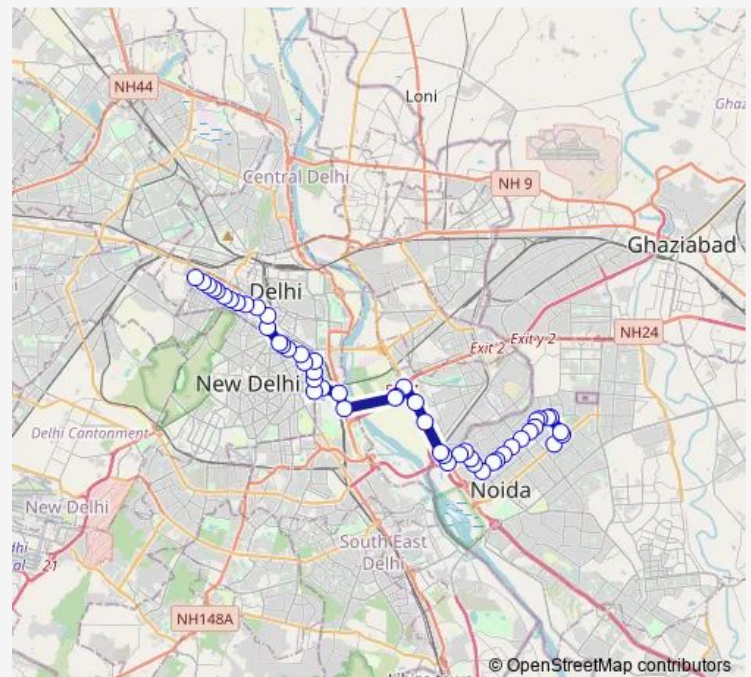

Sec 14 Noida

Mayur Kunj

Hindon Regulator(Brd)

Route schedule

Noida Sector-32 Terminal — Anand Parvat Terminal

Monday 05:40-20:40

Tuesday 05:40-20:40

Wednesday 05:40-20:40

Thursday 05:40-20:40

Friday 05:40-20:40

Saturday 05:40-20:40

Sunday 05:40-20:40

Route info

Direction: Noida Sector-32 Terminal

Stops: 51

Trip Duration: 1 hour 41 min