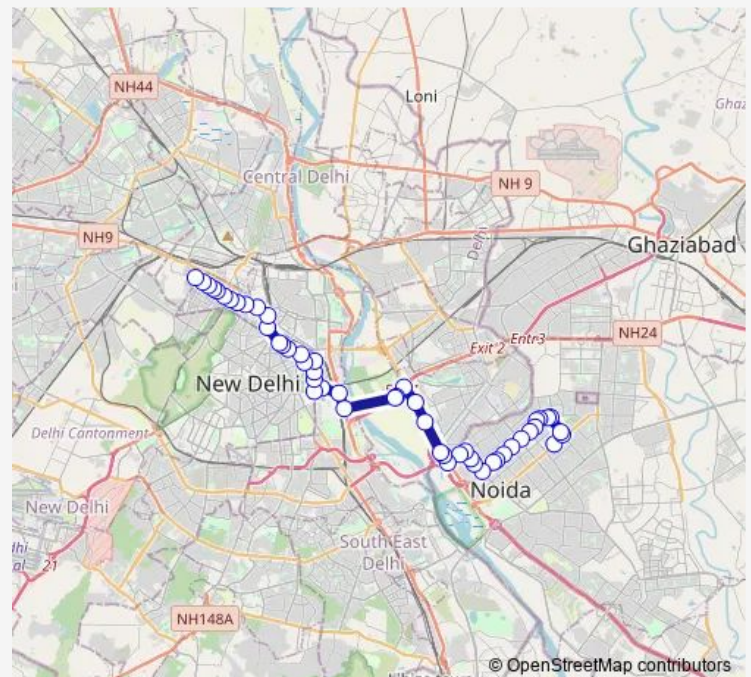

Sec 14 Noida

Mayur Kunj

Hindon Regulator(Brd)

Route schedule

Noida Sector-32 Terminal — Anand Parvat Terminal

Monday 05:40-20:40

Tuesday 05:40-20:40

Wednesday 05:40-20:40

Thursday 05:40-20:40

Friday 05:40-20:40

Saturday 05:40-20:40

Sunday 05:40-20:40

Route info

Direction: Noida Sector-32 Terminal

Stops: 51

Trip Duration: 1 hour 41 min