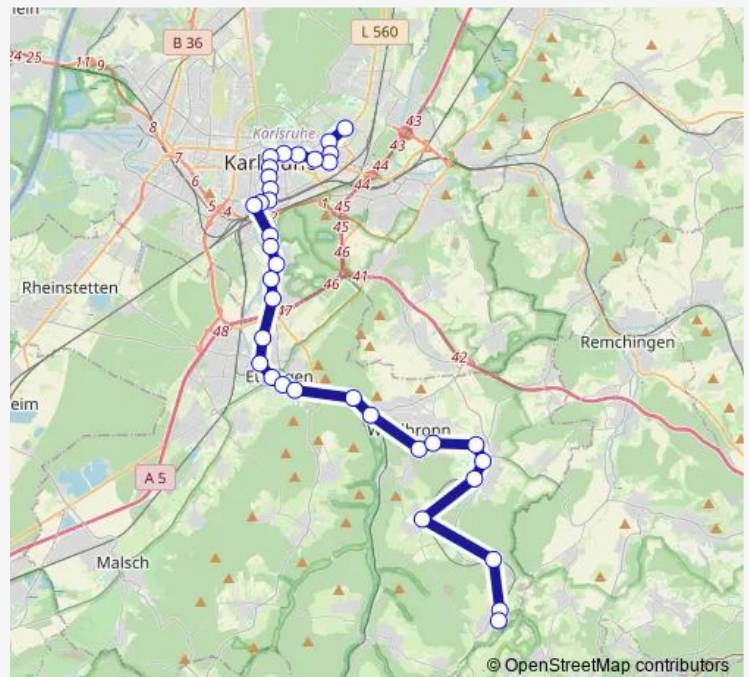

Ettlingen Neuwiesenreben

Ettlingen Wasen

Route schedule

KA Hirtenweg/Technologiepark — Ittersbach Rathaus

Monday 05:44-07:14

Tuesday 05:44-07:14

Wednesday 05:44-07:14

Thursday 05:44-07:14

Friday 05:44-07:14

Saturday —

Sunday —

Route info

Direction: KA Hirtenweg/Technologiepark

Stops: 35

Trip Duration: 1 hour 1 min

Ettlingen Erbprinz/Schloss

Ettlingen Stadt

Ettlingen Albgaubad

Ettlingen Spinnerei

Busenbach

Reichenbach Kurpark

Reichenbach (b. Ettlingen)

Langensteinbach Schießhüttenacker

Langensteinbach

Langensteinbach St. Barbara

Spielberg (Baden)

Ittersbach Industrie

Ittersbach

Ittersbach Rathaus

Direction

Ittersbach Rathaus — KA Hirtenweg/Technologiepark

35 stops