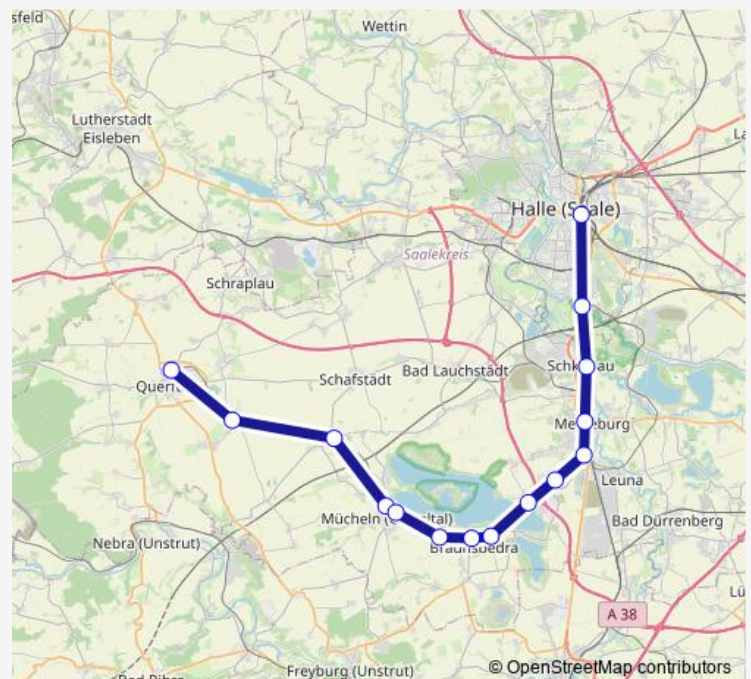

Suburban Railway S11 S-Bahn S11

[Go to website](#)

Direction

Querfurt — Halle (Saale) Hbf

15 stops

[Open route schedule](#)

Querfurt

Nemsdorf-Göhrendorf

Merseburg Bergmannsring

Merseburg Hbf

Schkopau

Halle-Ammendorf

Halle (Saale) Hbf

Route schedule

Querfurt — Halle (Saale) Hbf

Monday 04:31-22:35

Tuesday 04:31-22:35

Wednesday 04:31-22:35

Thursday 04:31-22:35

Friday 04:31-22:35

Saturday 05:09-22:35

Sunday 05:09-22:35

Route info

Direction: Querfurt

Stops: 15

Trip Duration: 1 hour 1 min

■ S11 — S-Bahn S11

Direction

Halle (Saale) Hbf — Querfurt

15 stops

[Open route schedule](#)

Halle (Saale) Hbf