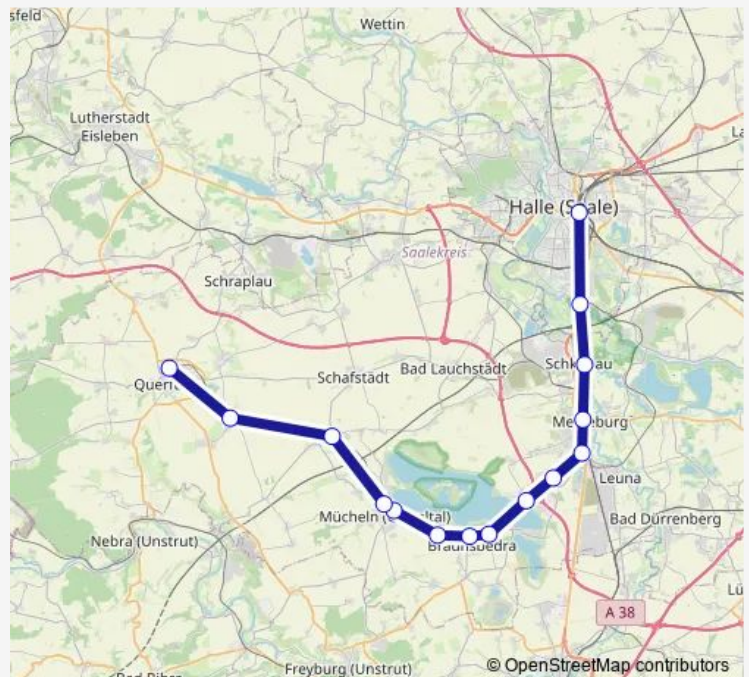

Suburban Railway S11 S-Bahn S11

[Go to website](#)

Direction

Querfurt — Halle (Saale) Hbf

15 stops

[Open route schedule](#)

Querfurt

Nemsdorf-Göhrendorf

Merseburg Bergmannsring

Merseburg Hbf

Schkopau

Halle-Ammendorf

Halle (Saale) Hbf

Route schedule

Querfurt — Halle (Saale) Hbf

Monday 04:31-22:35

Tuesday 04:31-22:35

Wednesday 04:31-22:35

Thursday 04:31-22:35

Friday 04:31-22:35

Saturday 05:09-22:35

Sunday 05:09-22:35

Route info

Direction: Querfurt

Stops: 15

Trip Duration: 1 hour 1 min

■ S11 — S-Bahn S11

Direction

Halle (Saale) Hbf — Querfurt

15 stops

[Open route schedule](#)

Halle (Saale) Hbf