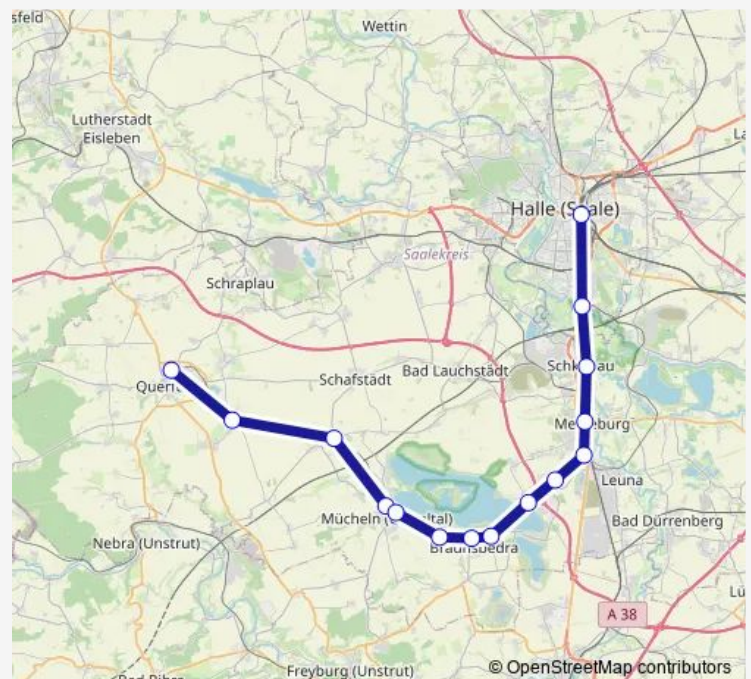

### Direction

Querfurt — Halle (Saale) Hbf

15 stops

[Open route schedule](#)

Querfurt

Nemsdorf-Göhrendorf

Langeneichstädt

Mücheln (Geiseltal)

Schkopau

Halle-Ammendorf

Halle (Saale) Hbf

### Route schedule

Querfurt — Halle (Saale) Hbf

Monday 04:31-22:35

Tuesday 04:31-22:35

Wednesday 04:31-22:35

Thursday 04:31-22:35

Friday 04:31-22:35

Saturday 05:09-22:35

### Route info

Direction: Querfurt

Stops: 15

Trip Duration: 1 hour 0 min

■ S11 — S-Bahn S11

BusMaps