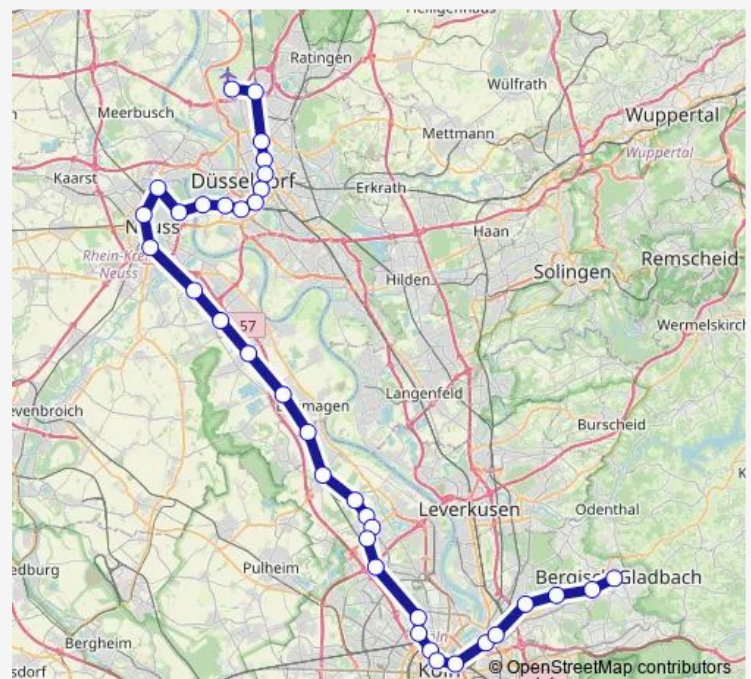

Neuss Am Kaiser

Neuss Rheinpark-Center S

D-Hamm S

Route schedule

Köln Messe/Deutz Bf — Düsseldorf Hbf

Monday 04:31-04:51

Tuesday 04:31-04:51

Wednesday 04:31-04:51

Thursday 04:31-04:51

Friday 04:31-04:51

Saturday —

Sunday —

Route info

Direction: Köln Messe/Deutz Bf

Stops: 25

Trip Duration: 1 hour 10 min

36 stops

[Open route schedule](#)

Bergisch Gladbach (S)

Bergisch Gladbach Duckterath (S)

Köln Dellbrück S-Bahn

Köln Holweide S-Bahn

Köln Mülheim Bf Mülheim

Köln Buchforst S-Bahn