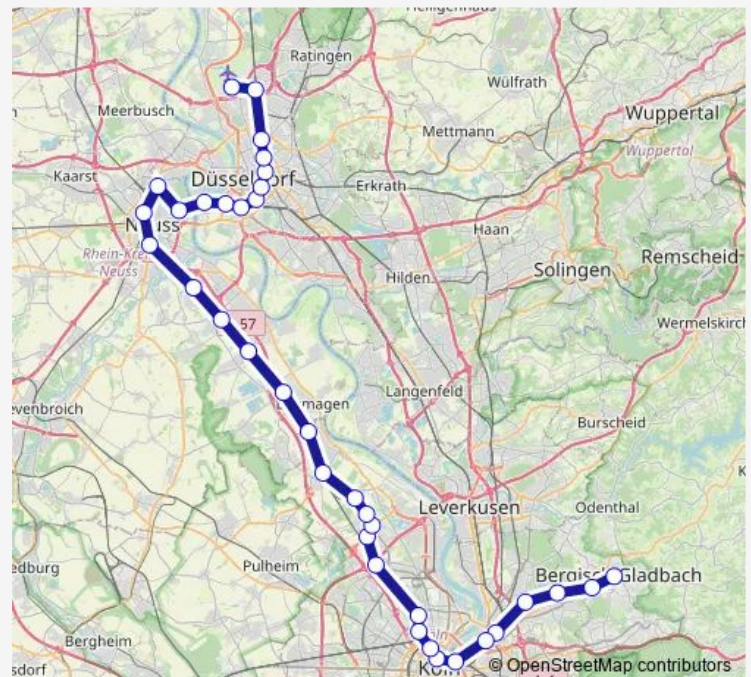

Köln Hbf

Köln Messe/Deutz Bf

Köln Buchforst S-Bahn

Route schedule

Düsseldorf Hbf — Bergisch Gladbach (S)

Monday —

Tuesday 04:18-04:38

Wednesday —

Thursday —

Friday —

Saturday —

Sunday —

Route info

Direction: Düsseldorf Hbf

Stops: 26

Trip Duration: 1 hour 30 min

■ S11

BusMaps

Köln Mülheim Bf Mülheim

Köln Holweide S-Bahn

Köln Dellbrück S-Bahn

Bergisch Gladbach Duckterath (S)

Bergisch Gladbach (S)

Direction