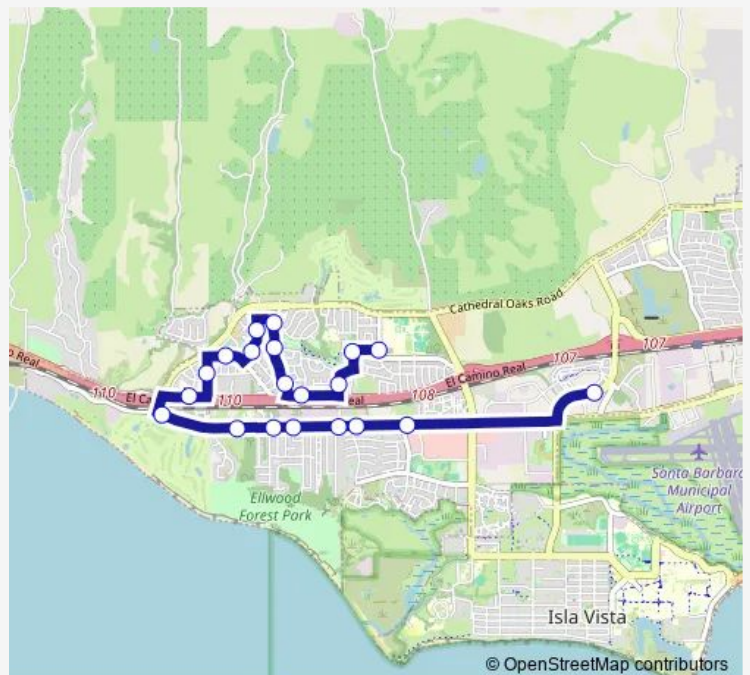

Friday 12:45-15:50

Saturday —

Sunday —

**Route info**

Direction: Alameda & Padova 590

Stops: 20

Trip Duration: 0 hour 21 min

2740 — Dos Pueblos High School

**Direction**

Los Carneros &amp; Karl Storz Outbound — Alameda &amp; Bassano

10 stops

[Open route schedule](#)

Los Carneros &amp; Karl Storz Outbound

Hollister &amp; Pacific Oaks

Hollister &amp; Cannon Green

Hollister &amp; Entrance

Hollister &amp; Palo Alto

Hollister &amp; Santa Barbara Shores

Hollister &amp; Viajero

Hollister &amp; Cathedral Oaks 960

Cathedral Oaks and Brandon

Alameda &amp; Bassano

**Route schedule**

Los Carneros &amp; Karl Storz Outbound — Alameda &amp; Bassano

Monday 07:37

Tuesday 08:42

Wednesday 07:37

Thursday 08:42

Friday 07:37

Saturday —

Sunday —