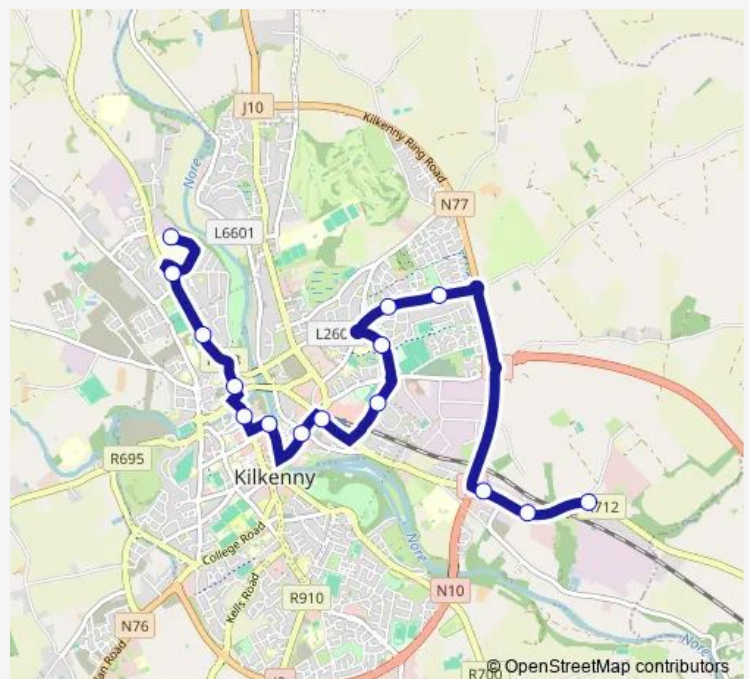

### Route schedule

St Luke's Hospital — Cillín Hill

Monday	07:00-22:00
Tuesday	07:00-22:00
Wednesday	07:00-22:00
Thursday	07:00-22:00
Friday	07:00-23:30
Saturday	08:00-23:30
Sunday	09:00-22:00

### Route info

Direction: St Luke's Hospital

Stops: 15

Trip Duration: 0 hour 25 min

■ Kk2 — Friarsinch, St Luke's Hospital - Cillín Hill Agri-Business Park, Cillín Hill

BusMaps

**Direction**

Cillín Hill — St Luke's Hospital