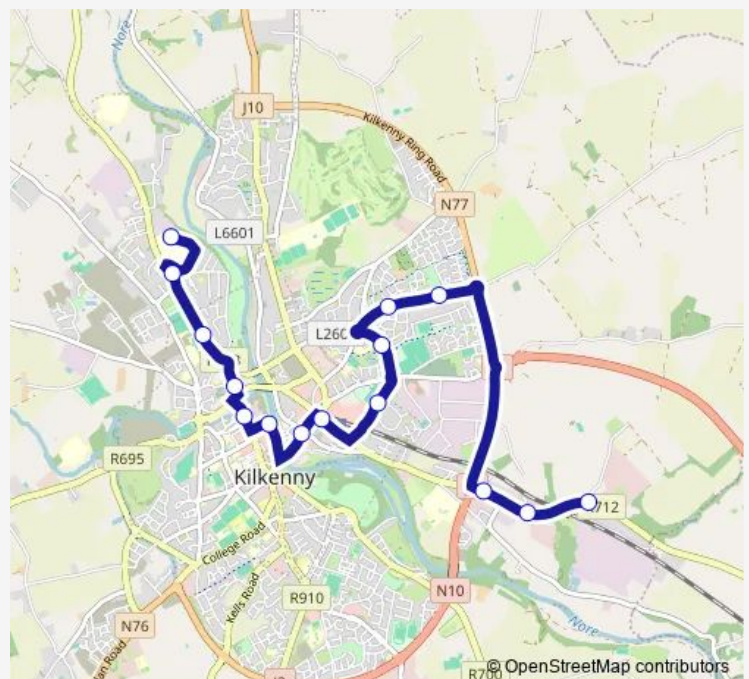

Beechlawns

Johnswell Rd

Dublin Road

Leggetsrath

Cillín Hill

Route schedule

St Luke's Hospital — Cillín Hill

Monday	07:00-22:00
Tuesday	07:00-22:00
Wednesday	07:00-22:00
Thursday	07:00-22:00
Friday	07:00-23:30
Saturday	08:00-23:30
Sunday	09:00-22:00

Route info

Direction: St Luke's Hospital

Stops: 15

Trip Duration: 0 hour 25 min

■ KK2 — Friarsinch, St Luke's Hospital - Cillín Hill Agri-Business Park, Cillín Hill

BusMaps

Direction

Cillín Hill — St Luke's Hospital

15 stops

[Open route schedule](#)

Cillín Hill

Leggetsrath

Dublin Road

Johnswell Rd

Beechlawns

Newpark Sc