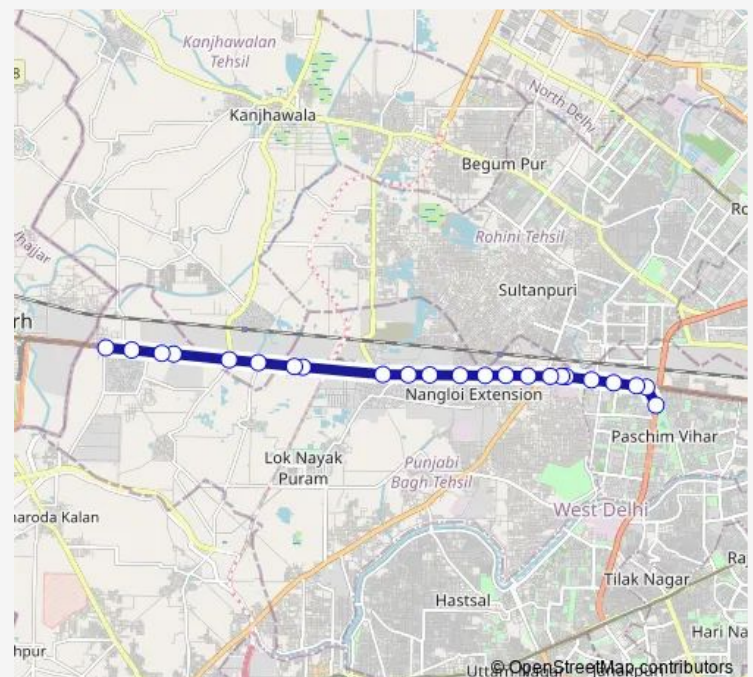

Bus 926aup

[Go to website](#)

Direction

Peera Garhi Depot — Tikri Border Metro Station

23 stops

[Open route schedule](#)

Peera Garhi Depot

Peera Garhi Metro Station

Ghevra Crossing Rohtak Road

Tikri Piyau / Azad Hind Gram

Tikri Hospital

Route schedule

Peera Garhi Depot — Tikri Border Metro Station

Monday 06:36-22:00

Tuesday 06:36-22:00

Wednesday 06:36-22:00

Thursday 06:36-22:00

Friday 06:36-22:00

Saturday 06:36-22:00

Sunday 06:36-22:00

Route info

Direction: Peera Garhi Depot

Stops: 23

Trip Duration: 0 hour 51 min

926aup

Tikri Village

Tikri Border Metro Station

926aup Bus time schedules and route maps are available in an offline PDF at busmaps.com. Use the busmaps.com website to see live bus times, train schedule or subway schedule, and step-by-step directions for all public transit in New Delhi