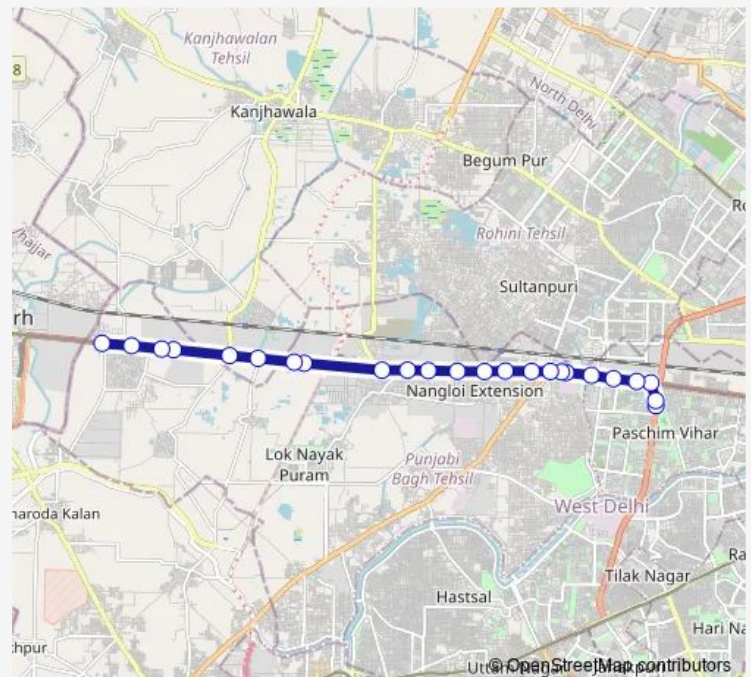

### Route schedule

Peera Garhi Depot — Tikri Border Metro Station

Monday 06:36-22:16

Tuesday 06:36-22:16

Wednesday 06:36-22:16

Thursday 06:36-22:16

Friday 06:36-22:16

Saturday 06:36-22:16

Sunday 06:36-22:16

### Route info

Direction: Peera Garhi Depot

Stops: 24

Trip Duration: 0 hour 52 min

926aup

BusMaps

Tikri Hospital

Tikri Village