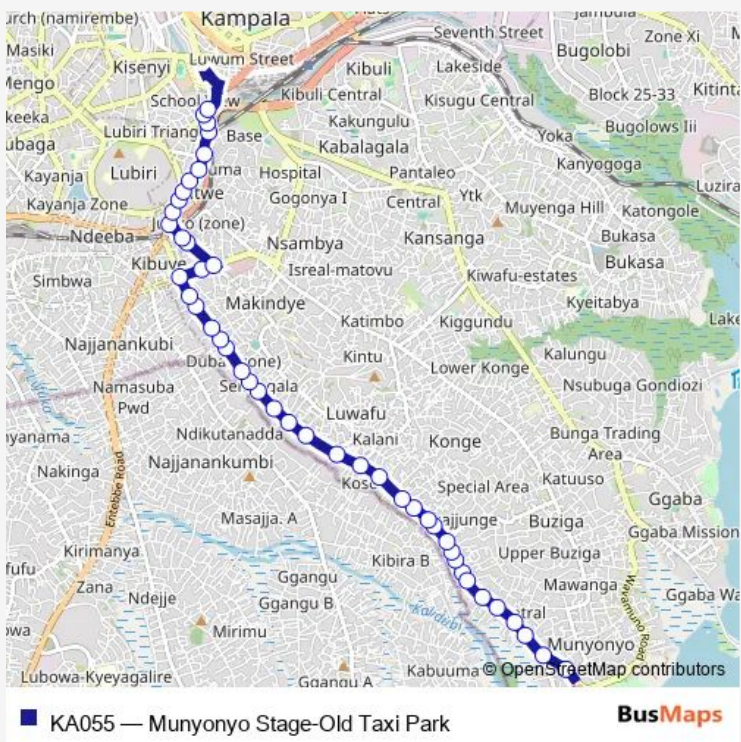

Bus KA055 Munyonyo Stage-Old Taxi Park

[Go to website](#)

Direction
 Royal Impala Hotel — Freedom Square
 45 stops
[Open route schedule](#)

- Royal Impala Hotel
- Munyonyo Guest House
- Mild Care Parents School Munyonyo
- Mogas Petrol Station (Salaama)
- Muwonge And Sons Shop
- Parents' Pride School
- Lwaasa
- Shammah Kindergarten
- Agape Miracle Centre Church
- St. Ponsiano Primary School
- Votex Restaurant
- Enlympo
- Kanisa Rd
- T And T Supermarket
- Dallas Shoppers - T&T Supermarket
- National Water (Salaama Branch)
- Kcca Mirember Primary School
- Sembuya Steel Ltd
- Cerplus Pharmacy
- Tender Care Kindergarten
- Bethel Primary School (Salama Rd)

Route schedule
 Royal Impala Hotel — Freedom Square

Monday	06:30-19:00
Tuesday	06:30-19:00
Wednesday	06:30-19:00
Thursday	06:30-19:00
Friday	06:30-19:00
Saturday	06:30-19:00
Sunday	06:30-19:00

Route info
 Direction: Royal Impala Hotel
 Stops: 45
 Trip Duration: 0 hour 49 min

Freedom Square

Direction

Clock Tower — Royal Impala Hotel

36 stops

[Open route schedule](#)

Clock Tower

Pan-african Freedom Square - Usafi Market (Queen's Way)

Kobil (Kibuye)

Tuesday 06:30-19:00

Wednesday 06:30-19:00

Thursday 06:30-19:00

Friday 06:30-19:00

Saturday 06:30-19:00

Sunday 06:30-19:00

Route info

Direction: Clock Tower