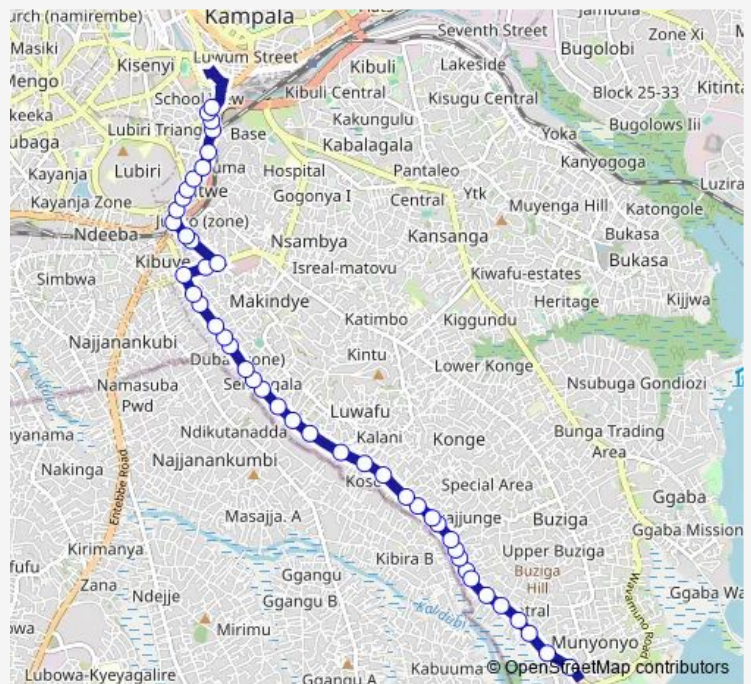

Bus Ka055 Munyonyo Stage-Old Taxi Park

[Go to website](#)

**Direction**  
 Royal Impala Hotel — Freedom Square  
 45 stops  
[Open route schedule](#)

- Royal Impala Hotel
- Munyonyo Guest House
- Mild Care Parents School Munyonyo
- Mogas Petrol Station (Salaama)
- Muwonge And Sons Shop
- Parents' Pride School
- Lwaasa
- Shammah Kindergarten
- Agape Miracle Centre Church
- St. Ponsiano Primary School
- Votex Restaurant
- Enlympo
- Kanisa Rd
- T And T Supermarket
- Dallas Shoppers - T&T Supermarket
- National Water (Salaama Branch)
- Kcca Mirember Primary School
- Sembuya Steel Ltd
- Cerplus Pharmacy
- Tender Care Kindergarten
- Bethel Primary School (Salama Rd)

Route schedule  
 Royal Impala Hotel — Freedom Square

Monday	06:30-19:00
Tuesday	06:30-19:00
Wednesday	06:30-19:00
Thursday	06:30-19:00
Friday	06:30-19:00
Saturday	06:30-19:00
Sunday	06:30-19:00

Route info  
 Direction: Royal Impala Hotel  
 Stops: 45  
 Trip Duration: 0 hour 46 min

## Route schedule

Clock Tower — Royal Impala Hotel

Monday 06:30-19:00

Tuesday 06:30-19:00

Wednesday 06:30-19:00

Thursday 06:30-19:00

Friday 06:30-19:00

Saturday 06:30-19:00

## Route info

Direction: Clock Tower

Stops: 36

Trip Duration: 0 hour 35 min

Enlympo

Votex Restaurant

St. Ponsiano Primary School

Agape Miracle Centre Church