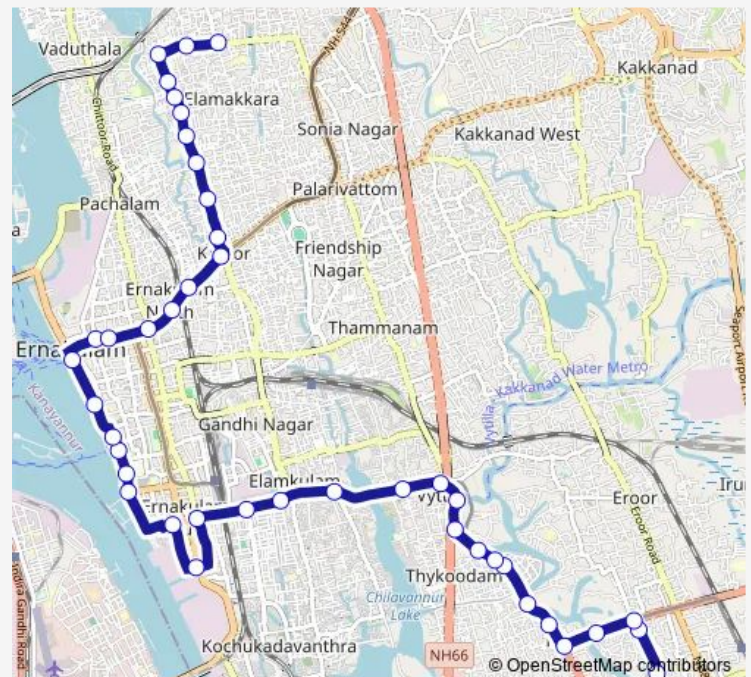

### Route schedule

Thrippunithura — Punnakkal

Monday 06:00

Tuesday 06:00

Wednesday 06:00

Thursday 06:00

Friday 06:00

Saturday 06:00

### Route info

Direction: Thrippunithura

Stops: 44

Trip Duration: 0 hour 54 min

Thrippoonithura ↔ Elamakkara

Pallimukk

Gandhi Square

Subash Park

Alliance Junction

S N Junction

Thrippunithura Old Stand

Kizhakke Kotta Junction

Thrippunithura

Bus time schedules and route maps are available in an offline PDF at [busmaps.com](https://busmaps.com). Use the [busmaps.com](https://busmaps.com) website to see live bus times, train schedule or subway schedule, and step-by-step directions for all public transit in Kanayannur