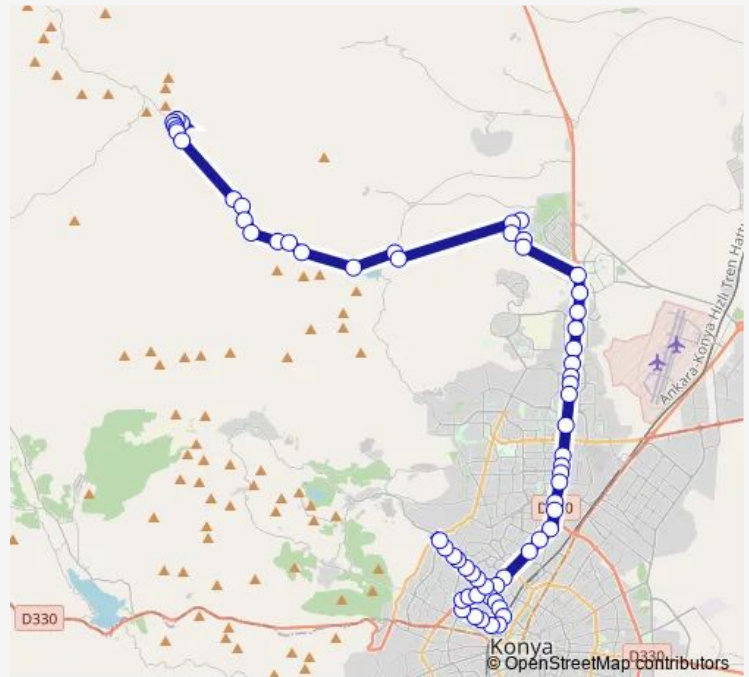

Thursday 09:01-17:30

Friday 09:01-17:30

Saturday 09:01-17:30

Sunday 09:01-17:30

Route info

Direction: Karanfil

Stops: 64

Trip Duration: 1 hour 1 min

96-A — Yükselen - Yükselen

BusMaps

Özek

Akinci

Osmanli

Otağ

Coşandere

Ladikli Ahmet Hüdai Parki

Friday 08:00-16:30

Saturday 08:00-16:30

Sunday 08:00-16:30

Route info

Direction: Erenk y Hareket Merkezi

Stops: 64

Trip Duration: 1 hour 5 min

Koza