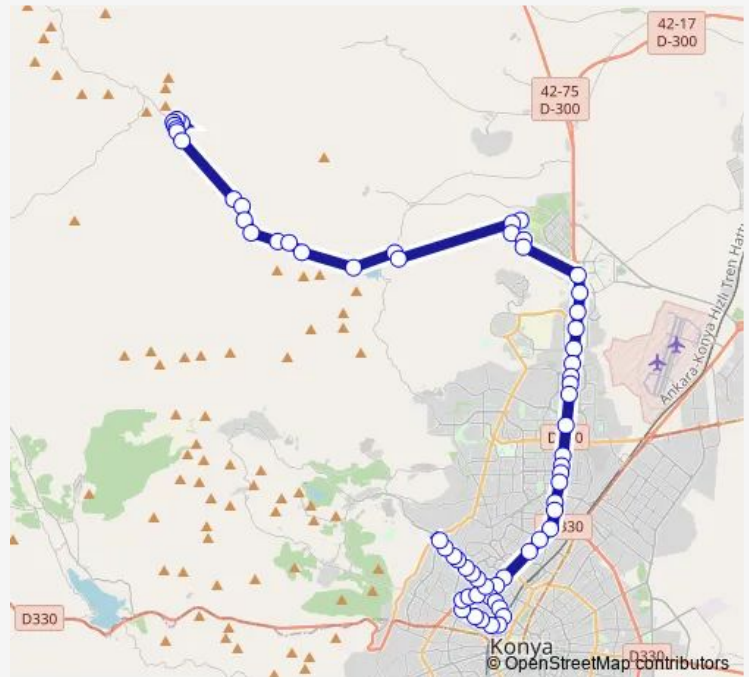

Thursday 09:01-17:30

Friday 09:01-17:30

Saturday 09:01-17:30

Sunday 09:01-17:30

Route info

Direction: Karanfil

Stops: 64

Trip Duration: 1 hour 1 min

Friday 08:00-16:30

Saturday 08:00-16:30

Sunday 08:00-16:30

Route info

Direction: Erenky Hareket Merkezi

Stops: 64

Trip Duration: 0 hour 59 min

Koza