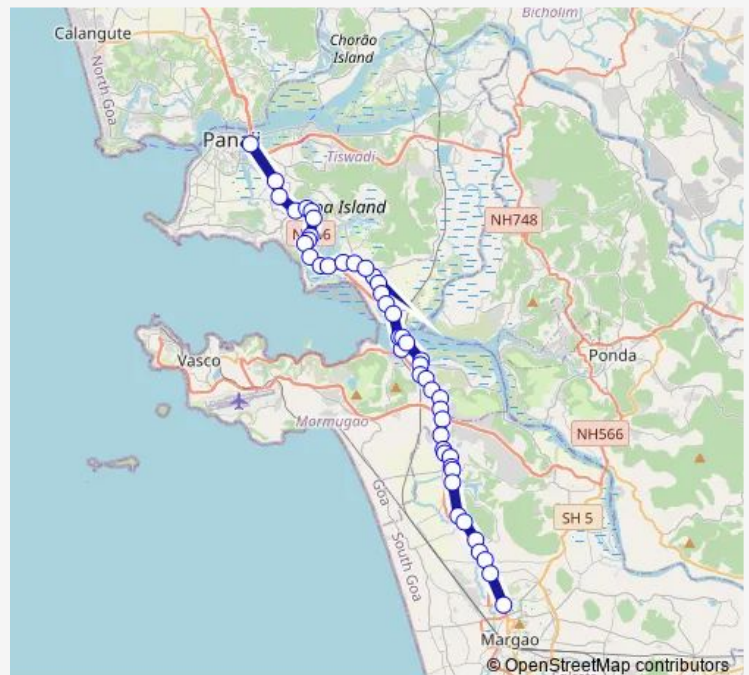

Thursday 06:00-22:00

Friday 06:00-22:00

Saturday 06:00-22:00

Sunday 06:00-22:00

Route info

Direction: Panaji KTC Bus Stand

Stops: 47

Trip Duration: 1 hour 0 min

■ MRG1 — Margao - Panaji via Cortalim

Cortalim Junction

Hanuman Mandir Cortalim

Cortalim Ferry

Godown shop

Thana

Thana Market

Cortalim Pajent