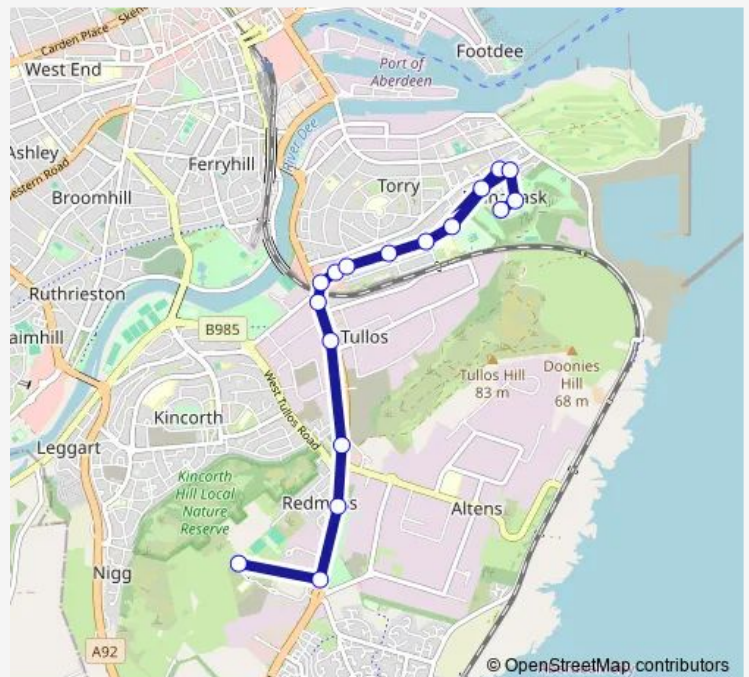

Bus 22C Balnagask - Lochside Academy

[Go to website](#)

Direction

Finnan Brae — Lochside Academy

17 stops

[Open route schedule](#)

- Finnan Brae
- Pentland Crescent
- Balnagask Avenue
- Grampian Court
- Balnagask Circle
- Rockall Road
- Ladywell Place
- Gregness Gardens
- Kirkhill Lane
- Fernie Brae
- Wellington Road
- Craigshaw Road
- Greenbank Road
- Craigshaw Drive
- Altens Farm Road
- Redmoss Park
- Lochside Academy

Route schedule

Finnan Brae — Lochside Academy

Monday	08:00
Tuesday	08:00
Wednesday	08:00
Thursday	—
Friday	08:00
Saturday	—
Sunday	—

Route info

Direction: Finnan Brae

Stops: 17

Trip Duration: 0 hour 20 min

■ 22C — Balnagask - Lochside Academy

Direction

Lochside Academy — Grampian Court

17 stops

[Open route schedule](#)

Lochside Academy

Souter Head Road

Redmoss Park

Altens Farm Road

Stops: 17

Trip Duration: 0 hour 21 min

22C Bus time schedules and route maps are available in an offline PDF at busmaps.com. Use the busmaps.com website to see live bus times, train schedule or subway schedule, and step-by-step directions for all public transit in Aberdeen