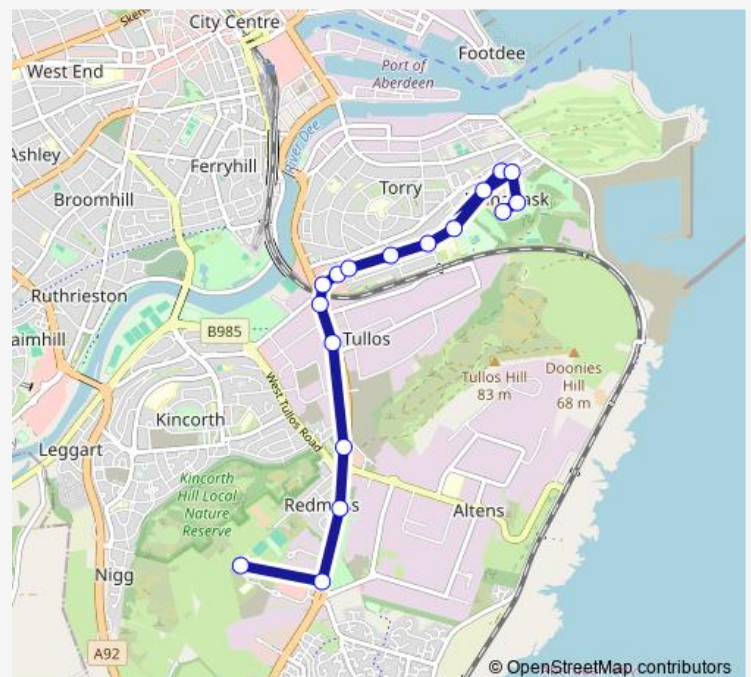

### Direction

Finnan Brae — Lochside Academy

17 stops

[Open route schedule](#)

- Finnan Brae
- Pentland Crescent
- Balnagask Avenue
- Grampian Court
- Balnagask Circle
- Rockall Road
- Ladywell Place
- Gregness Gardens
- Kirkhill Lane
- Fernie Brae
- Wellington Road
- Craigshaw Road
- Greenbank Road
- Craigshaw Drive
- Altens Farm Road
- Redmoss Park
- Lochside Academy

### Route info

Direction: Finnan Brae

Stops: 17

Trip Duration: 0 hour 20 min

■ 22C — Balnagask - Lochside Academy

**Direction**

Lochside Academy — Grampian Court

17 stops

## Route info

Direction: Lochside Academy

Stops: 17

Trip Duration: 0 hour 21 min

22C Bus time schedules and route maps are available in an offline PDF at busmaps.com. Use the busmaps.com website to see live bus times, train schedule or subway schedule, and step-by-step directions for all public transit in Aberdeen