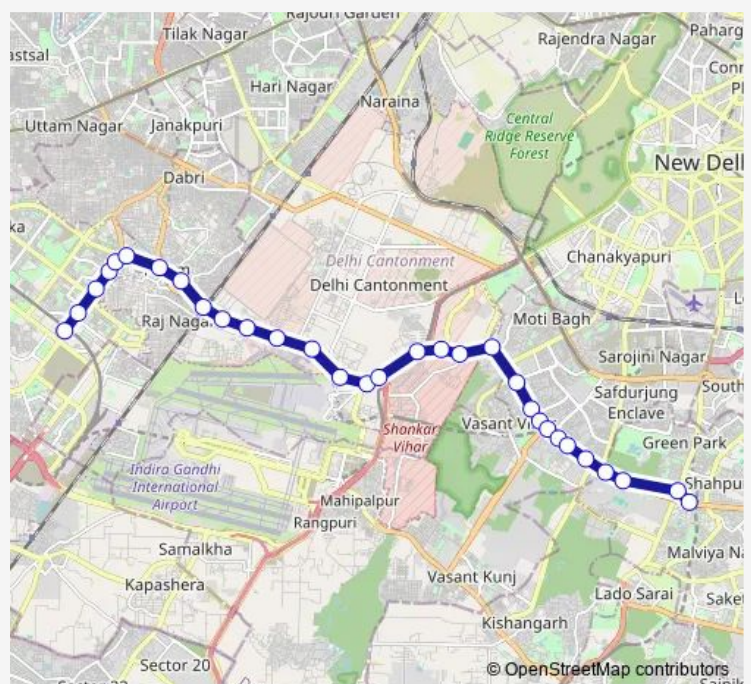

### Route schedule

Nhai Building/ Dwarka Sec-10 Metro Station —  
Panchsheel Club / Sarvpriya Vihar

Monday 05:40-21:04

Tuesday 05:40-21:04

Wednesday 05:40-21:04

Thursday 05:40-21:04

Friday 05:40-21:04

Saturday 05:40-21:04

Sunday 05:40-21:04

### Route info

Direction: Nhai Building/ Dwarka Sec-10 Metro Station

Stops: 31

Trip Duration: 1 hour 10 min

774bdown

BusMaps

R K Puram Sec-5

R K Puram Sec-5